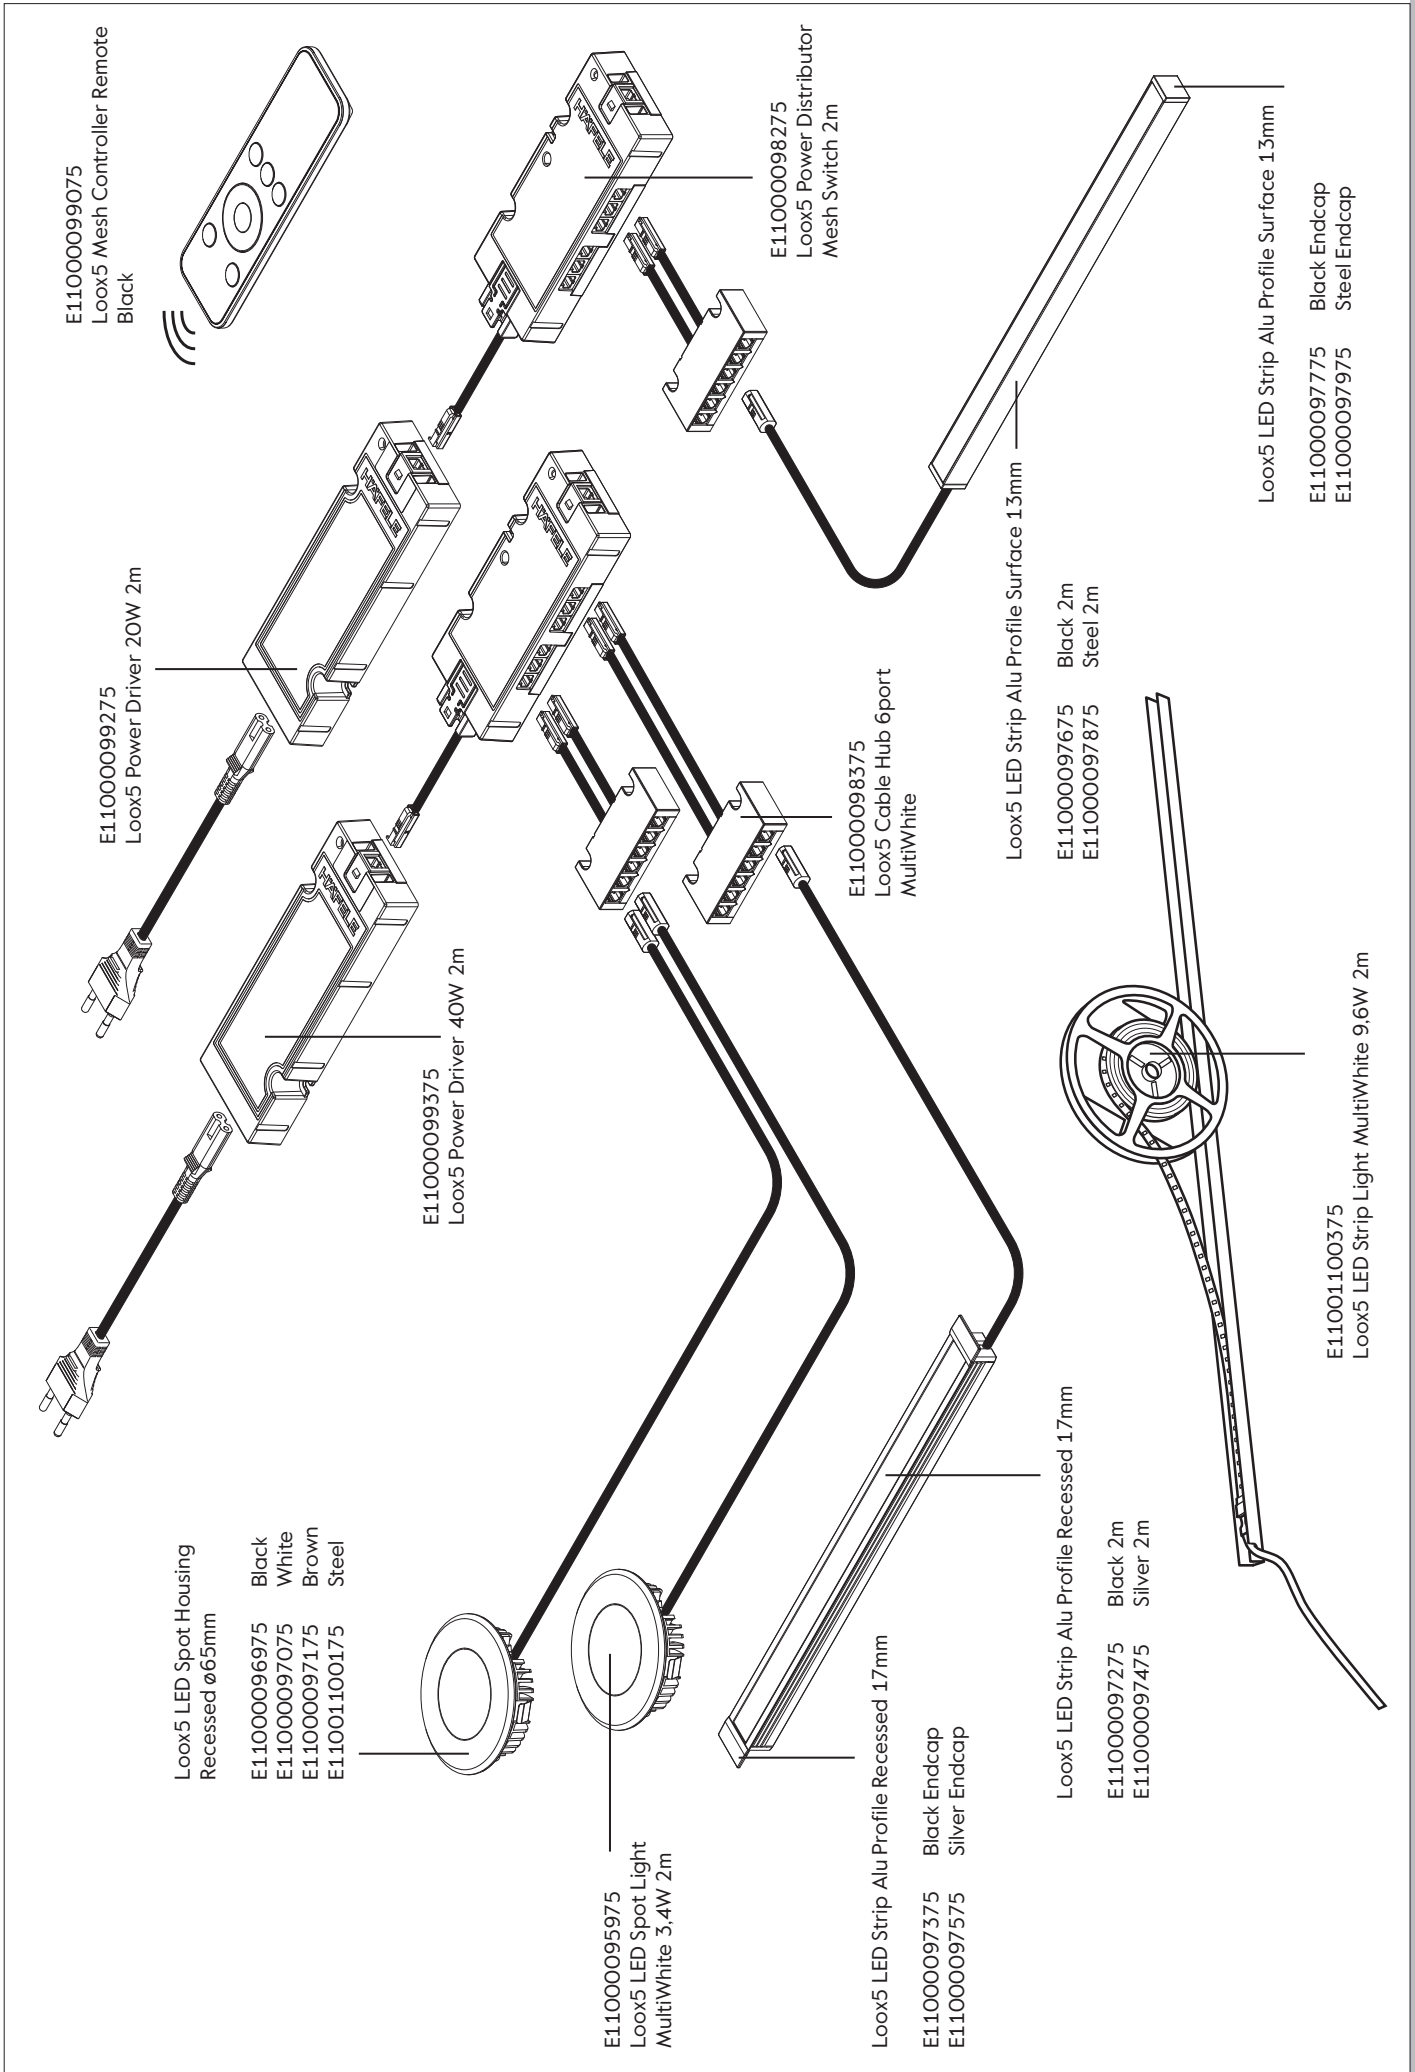

E11000099075
Loox5 Mesh Controller Remote
Black

E1100009275
Loox5 Power Driver 20W 2m

E1100009375
Loox5 Power Driver 40W 2m

E11000098275
Loox5 Power Distributor
Lower Mesh Switch 2m

E11000098375
Loox5 Cable Hub 6port
MultiWhite

Loox5 LED Spot Housing
Recessed $\varnothing$ 65mm
E11000096975 Black
E11000097075 White
E11000097175 Brown
E11001100175 Steel

E11000095975
Loox5 LED Spot Light
MultiWhite 3.4W 2m

Loox5 LED Strip Alu Profile Recessed 17mm
E11000097375 Black Endcap
E11000097575 Silver Endcap

Loox5 LED Strip Alu Profile Surface 13mm
E11000097675 Black 2m
E11000097875 Steel 2m

Loox5 LED Strip Alu Profile Recessed 17mm
E11000097275 Black 2m
E11000097475 Silver 2m

Loox5 LED Strip Alu Profile Surface 13mm
E11000097775 Black Endcap
E11000097975 Steel Endcap

E11001100375
Loox5 LED Strip Light MultiWhite 9.6W 2m

MULTIWHITE