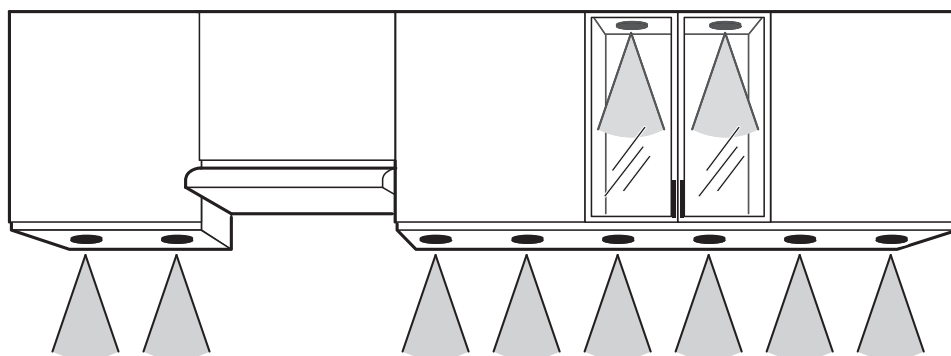

- **SE** Infällda spotlights under väggskåp
- **DK** Indbygget LED spots under overskabe
- **NO** Innfelte spotlights under veggskap
- **FI** Upotettavat LED-spottivalot seinäkaappiin
- **EN** Recessed mounted LED spots under wall cabinet

Case 3

CHAPTER 2