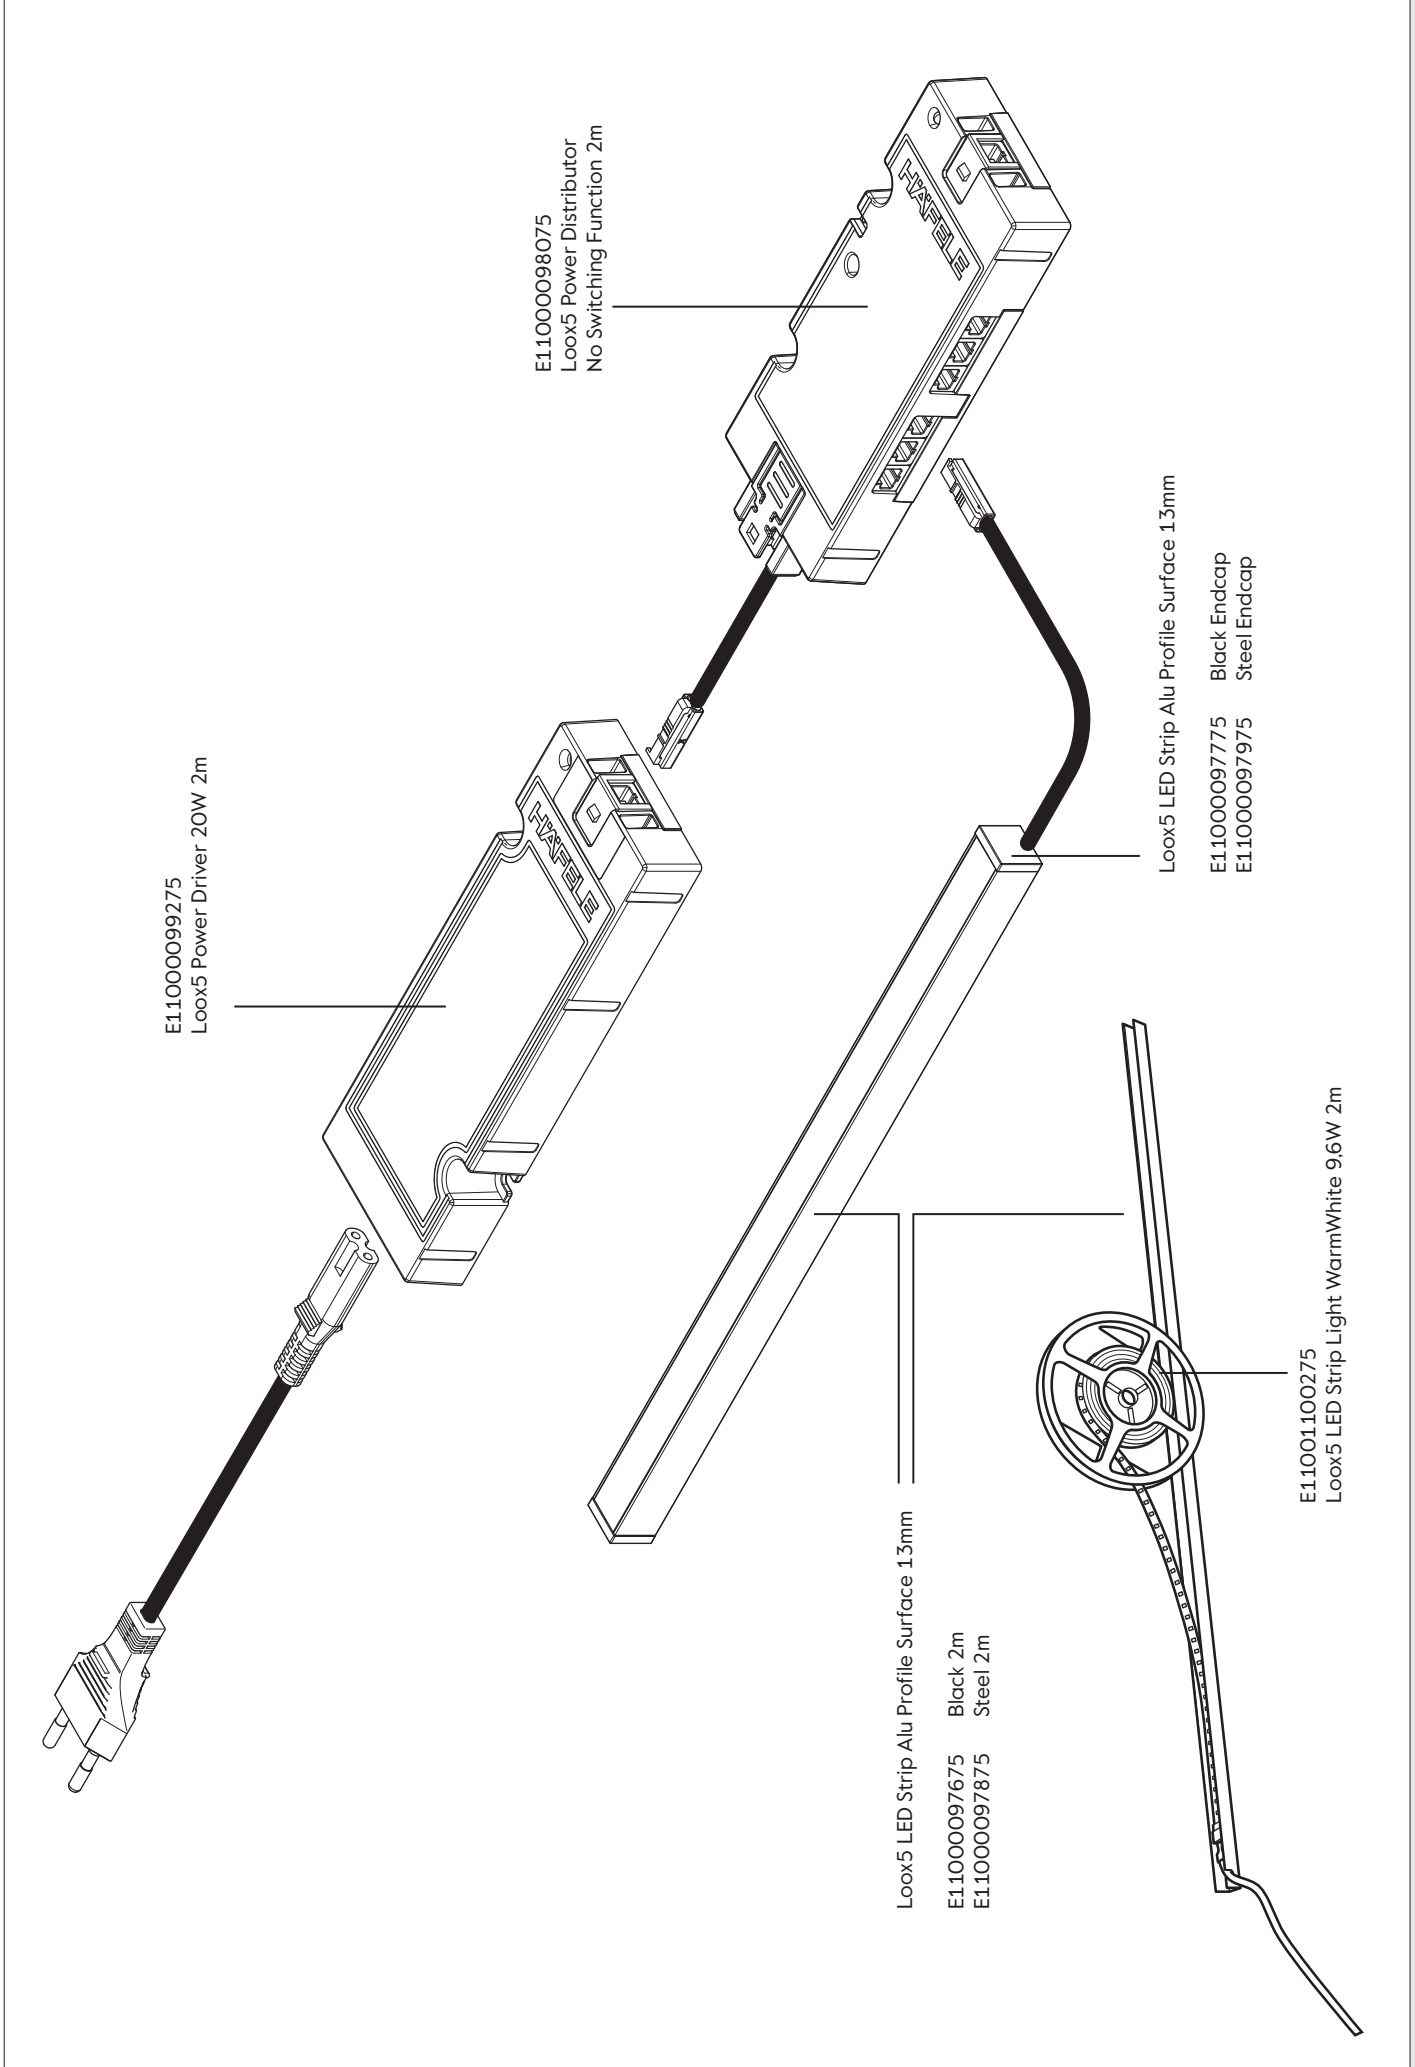

E11000099275
Loox5 Power Driver 20W 2m

E11000098075
Loox5 Power Distributor
No Switching Function 2m

Loox5 LED Strip Alu Profile Surface 13mm
E11000097675 Black 2m
E11000097875 Steel 2m

Loox5 LED Strip Alu Profile Surface 13mm
E11000097775 Black Endcap
E11000097975 Steel Endcap

E11001100275
Loox5 LED Strip Light WarmWhite 9.6W 2m