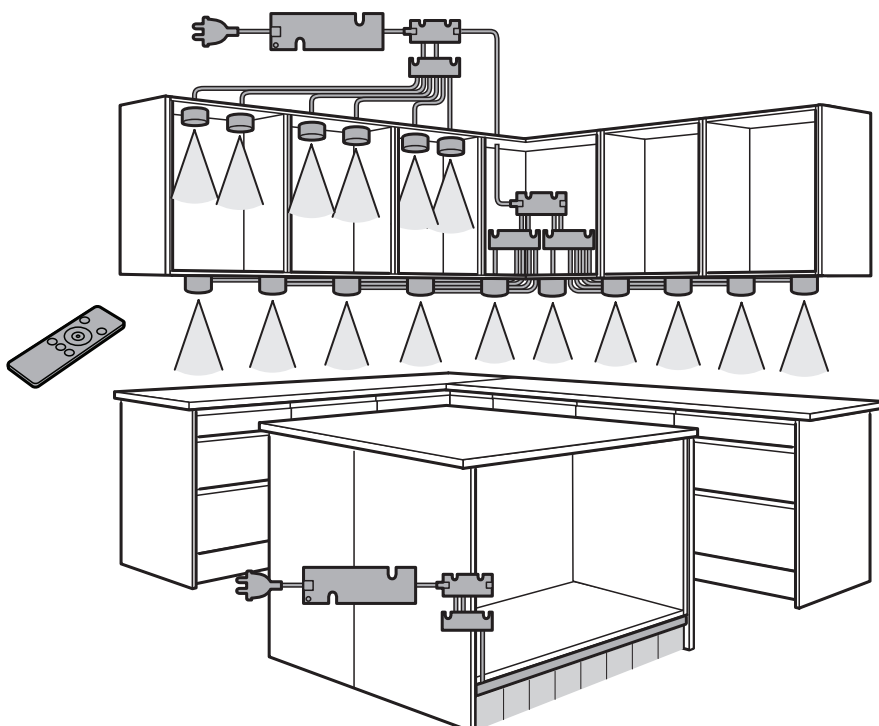

- **SE** Större belysningskombination med köksö
- **DK** Større kombineret opsætning med køkken-ø
- **NO** Større kombinert oppsett med kjøkkenøy
- **FI** Laajennettu järjestelmä yhdistettynä saarekkeeseen
- **EN** Larger combined setup with kitchen island

Case 12

CHAPTER 2