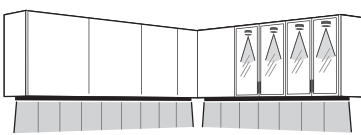

Case 7:

Combined LED spot and LED strip setup

Kombinerad spotlight och LED-list / Kombineret LED spot og LED strip opsætning
Kombinert spotlights og LED-list / Yhdistetty LED-spottivalo ja -valolista -järjestelmä