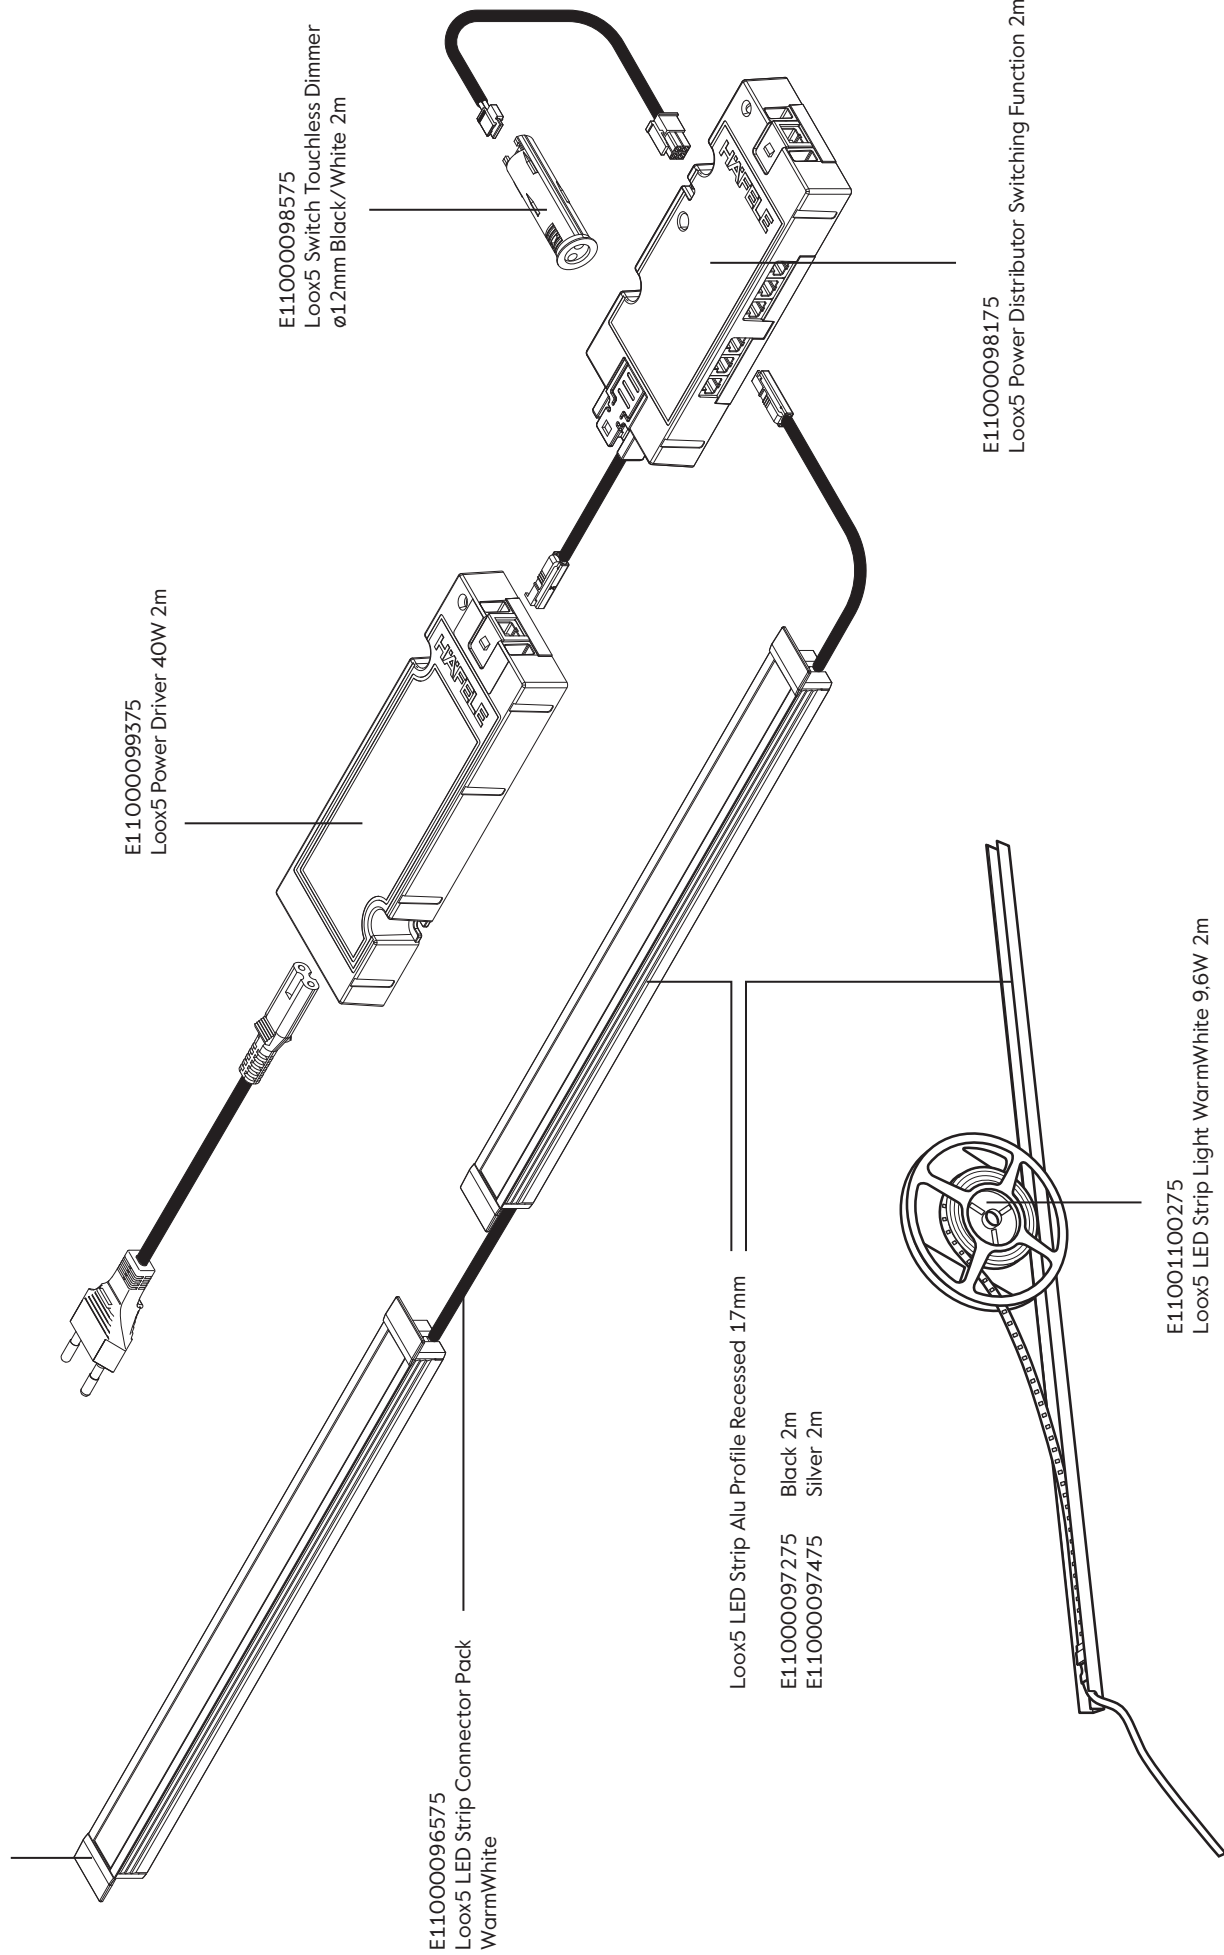

Case 6

CHAPTER 2

Loox5 LED Strip Alu Profile Recessed 17mm

E11000097375 Black Endcap
E11000097575 Silver Endcap

E11000096575
Loox5 LED Strip Connector Pack
WarmWhite

Loox5 LED Strip Alu Profile Recessed 17mm
E11000097275 Black 2m
E11000097475 Silver 2m