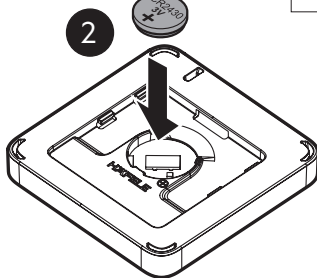

SE	För omstart sätt i och tag ur batteriet 10 gånger.
DK	For at genstarte bedes du fjerne batteriet 10 gange.
NO	For å resette fjern batteriet ti ganger.
FI	Asetusten nollaamiseksi poista paristo kymmenen kertaa.
EN	To reset remove battery ten times.