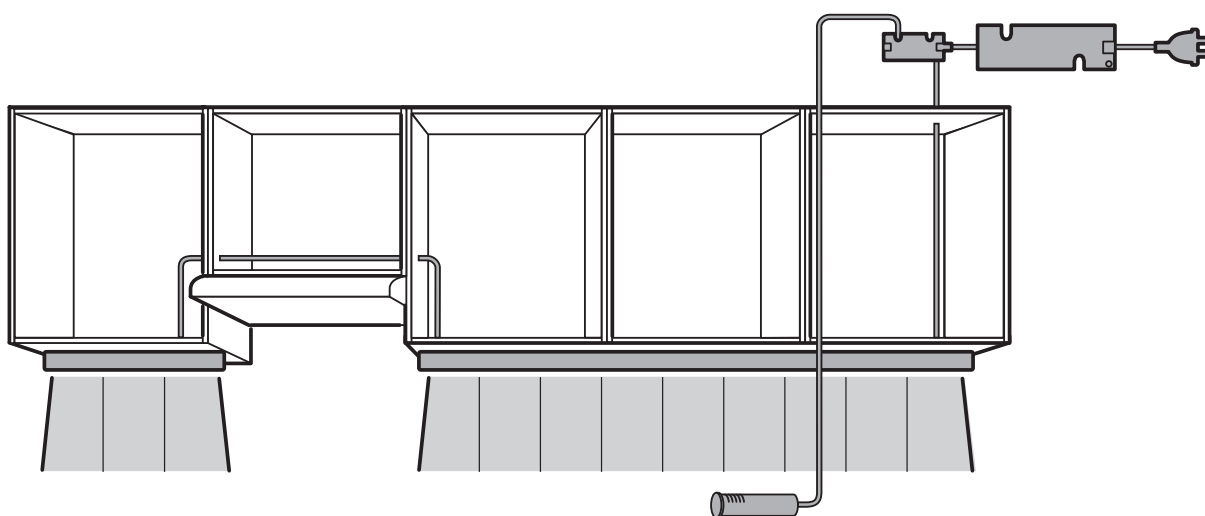

SE Infälld LED-list under väggskåp

DK Indbygget LED strip under overskab

NO Innfelt LED-list under veggskap

FI Upotettava LED-valolista seinäkaappiin

EN Recessed mounted LED strip under wall cabinet

Case 5

CHAPTER 2