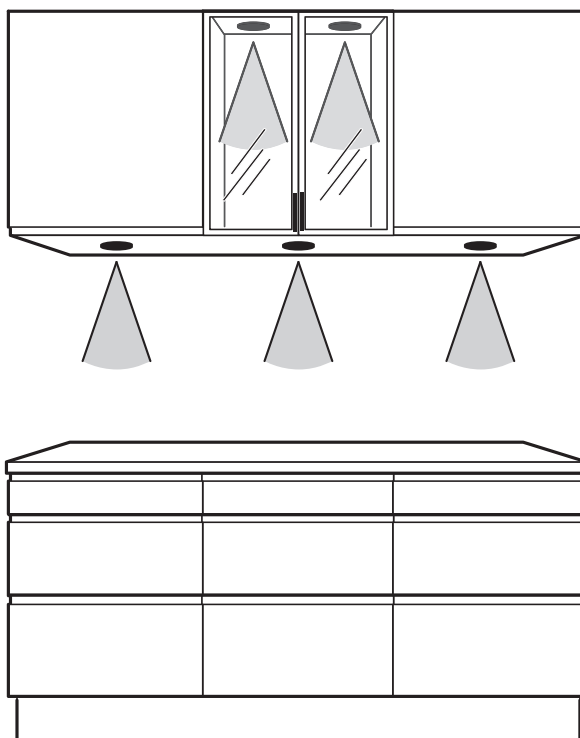

- **SE** Infällda spotlights i vitrinskåp
- **DK** Indbygget LED spots i vitrineskab
- **NO** Innfelte spotlights i vitrineskap
- **FI** Upotettavat LED-spottivalot vitriinikaappiin
- **EN** Recessed mounted LED spots in glass cabinet

Case 2

CHAPTER 2