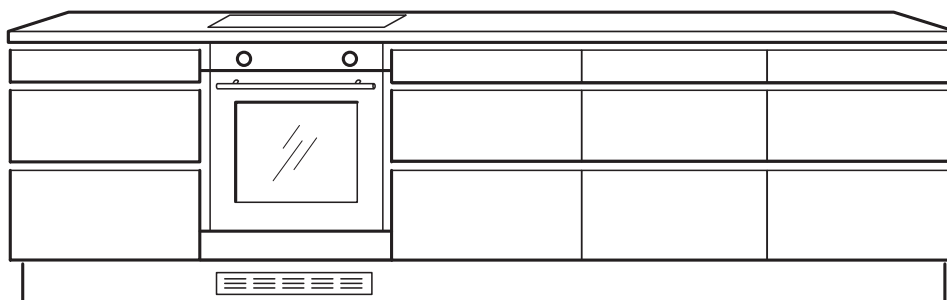

SE Infälld LED-list under väggskåp

DK Indbygget LED strip under overskab

NO Innfelt LED-list under veggskap

FI Upotettava LED-valolista seinäkaappiin

EN Recessed mounted LED strip under wall cabinet

Case 5

CHAPTER 2