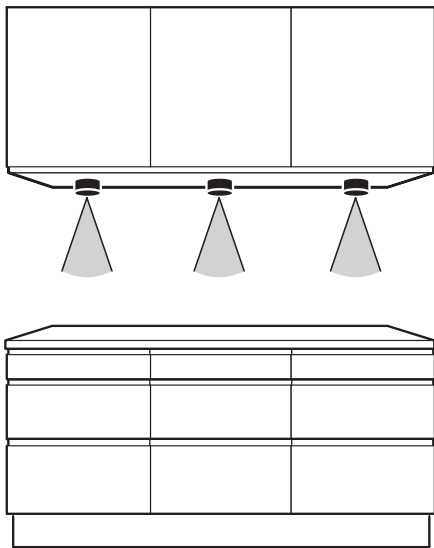

NO Utenpåliggende spotlights under veggskap

FI Pinta-asennettavat LED-spottivalot seinäkaappiin

EN Surface mounted LED spots under wall cabinets

Case 1

E11000095875
Loox5 LED Spot Light WarmWhite 3.4W 2m

Loox5 LED Spot Housing Surface ø65mm