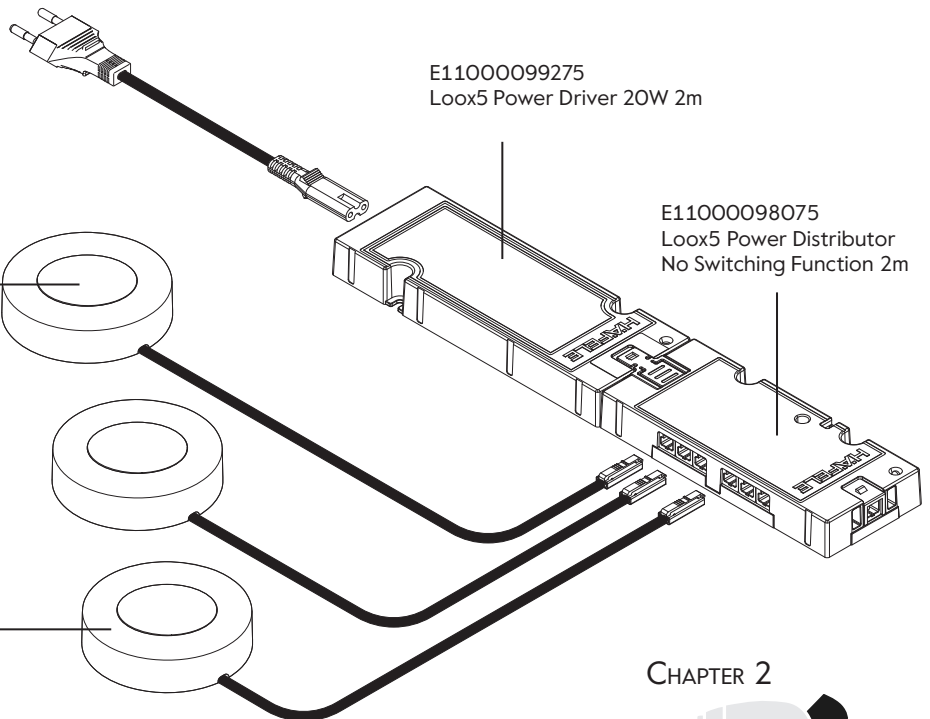

- E11000096675 Black
- E11000096775 White
- E11000096875 Brown
- E11001100075 Steel