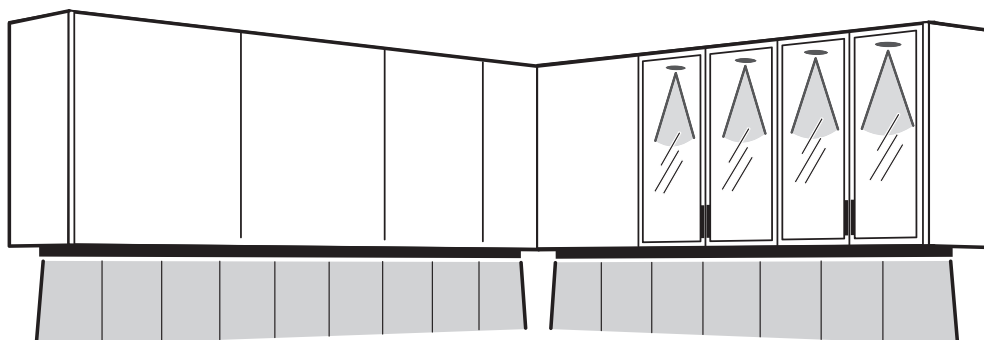

SE Kombinerad spotlights och LED-list

DK Kombineret LED spot og led strip opsætning

NO Kombinert spotlights og LED-list

FI Yhdistetty LED-spottivalo ja -valolista -järjestelmä

EN Combined LED spot and LED strip setup

Case 7

CHAPTER 2