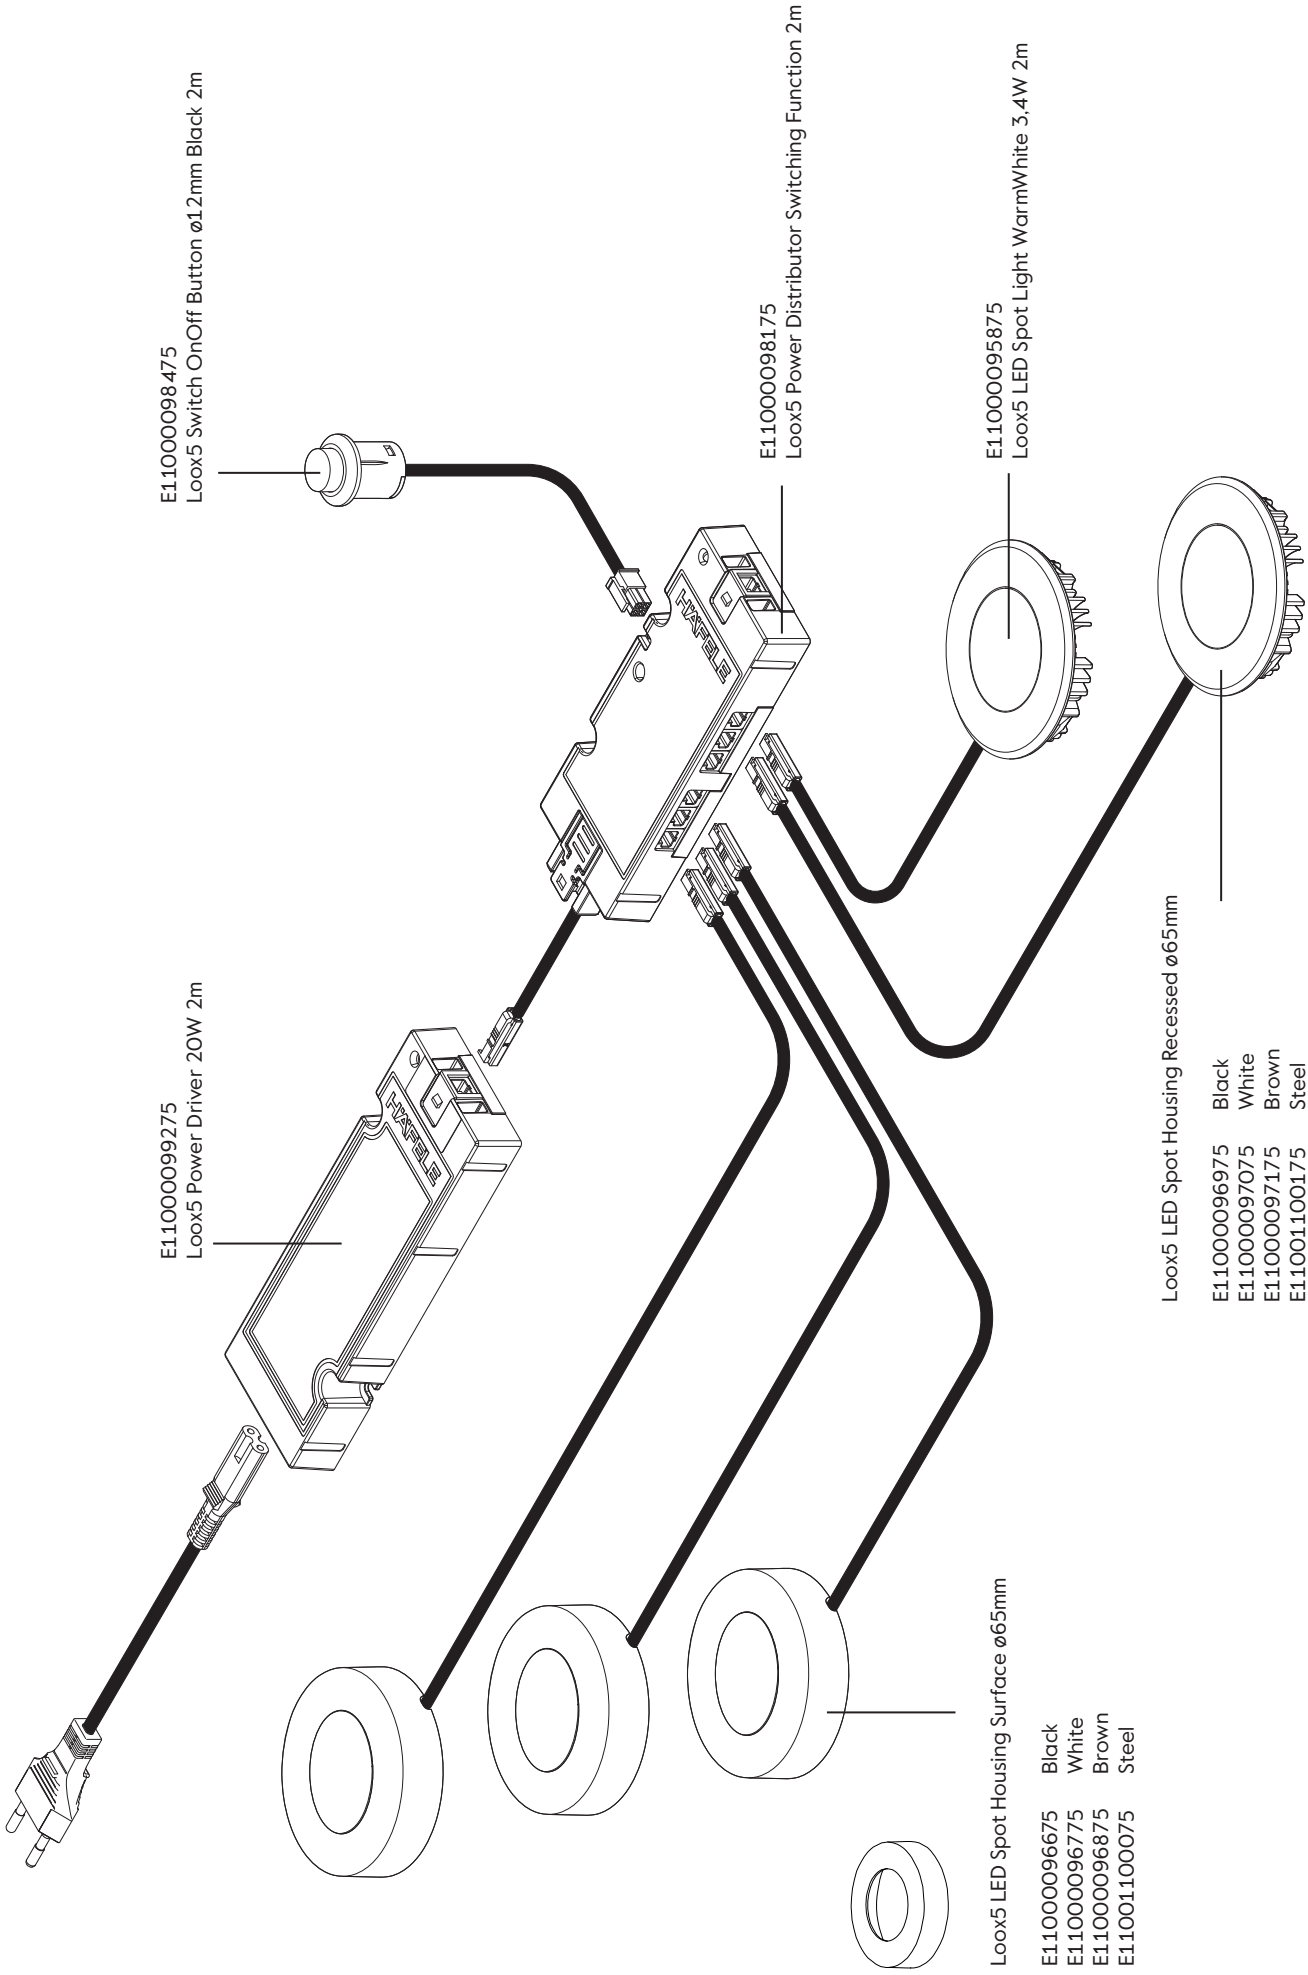

E11000099275
Loox5 Power Driver 20W 2m

E11000098475
Loox5 Switch OnOff Button ϕ 1.2mm Black 2m

E11000098175
Loox5 Power Distributor Switching Function 2m

Loox5 LED Spot Housing Surface ϕ 65mm

- E11000096675 Black
- E11000096775 White
- E11000096875 Brown
- E11001100075 Steel

Loox5 LED Spot Housing Recessed ϕ 65mm

- E11000096975 Black
- E11000097075 White
- E11000097175 Brown
- E11001100175 Steel

E11000095875
Loox5 LED Spot Light WarmWhite 3.4W 2m