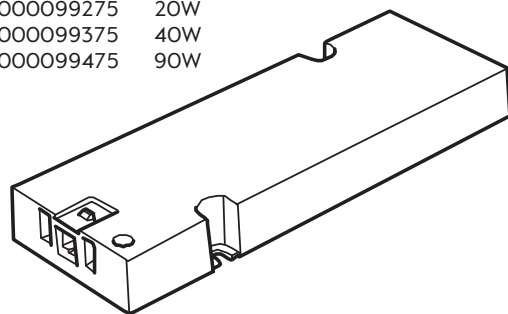

E11000098975

Loox5 Mesh Controller 4 Button Panel Black

Loox5 Power Driver

E11000099275 20W

E11000099375 40W

E11000099475 90W

E11000098275

Loox5 Power Distributor Mesh Switch 2m