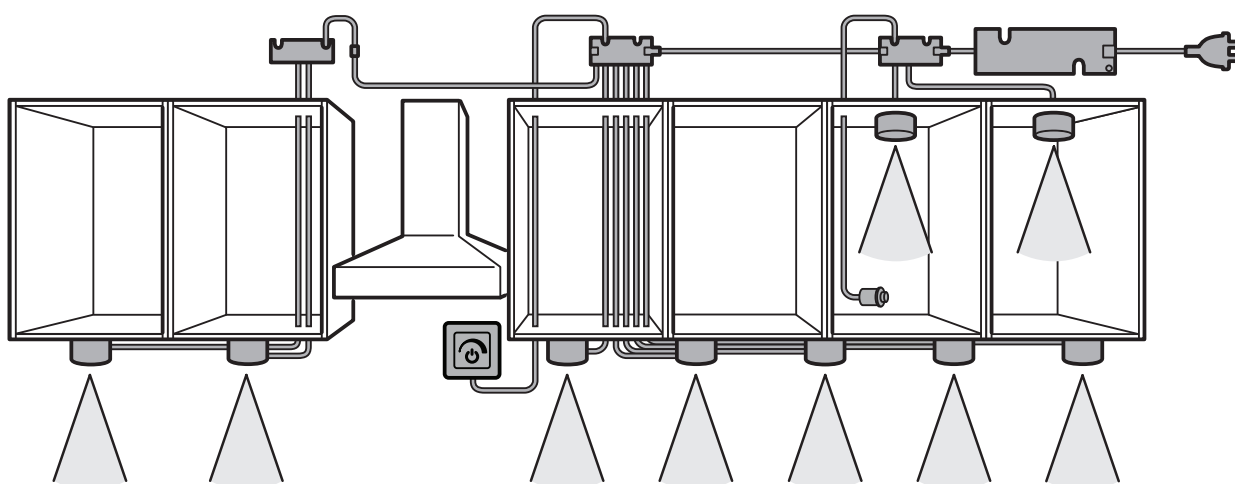

- **SE** Infällda spotlights under väggskåp
- **DK** Indbygget LED spots under overskabe
- **NO** Innfelte spotlights under veggskap
- **FI** Upotettavat LED-spottivalot seinäkaappiin
- **EN** Recessed mounted LED spots under wall cabinet

Case 3

CHAPTER 2