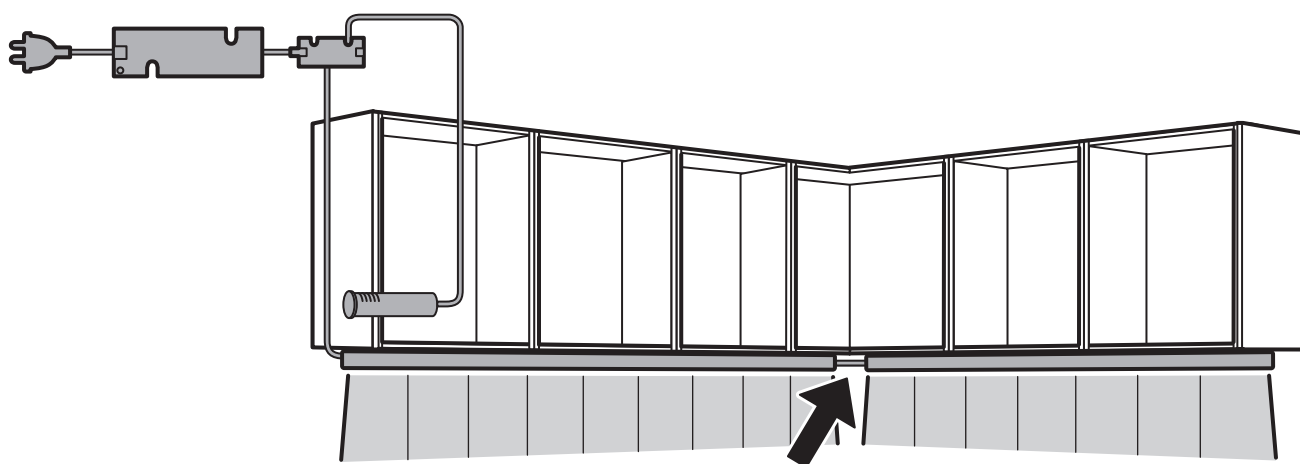

- **SE** Infälld LED-list i hörn
- **DK** Indbygget LED strip i hjørne
- **NO** Innfelt LED-list i hjørne
- **FI** Upotettava LED-valolista kulmaan
- **EN** Recessed mounted LED strip in corner

Case 6

CHAPTER 2