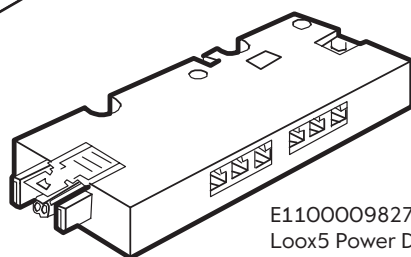

E11000098275

Loox5 Power Distributor Mesh Switch 2m