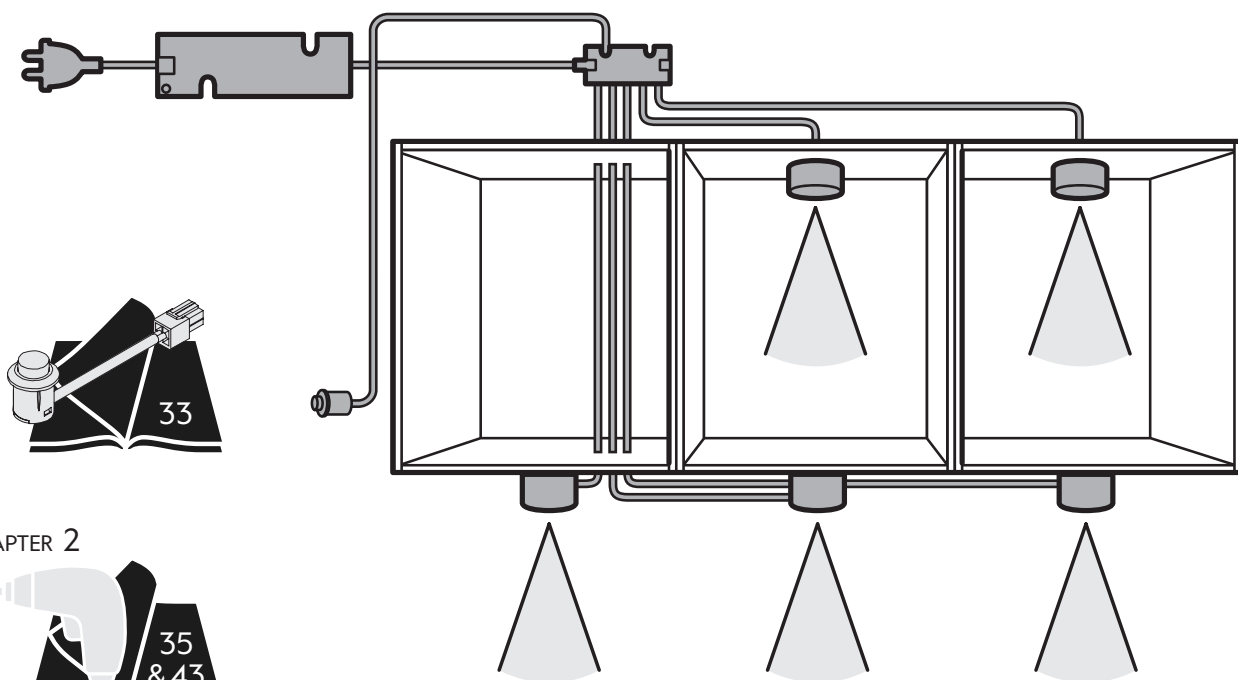

- **SE** Infällda spotlights i vitrinskåp
- **DK** Indbygget LED spots i vitrineskab
- **NO** Innfelte spotlights i vitrineskap
- **FI** Upotettavat LED-spottivalot vitriinikaappiin
- **EN** Recessed mounted LED spots in glass cabinet

Case 2

CHAPTER 2