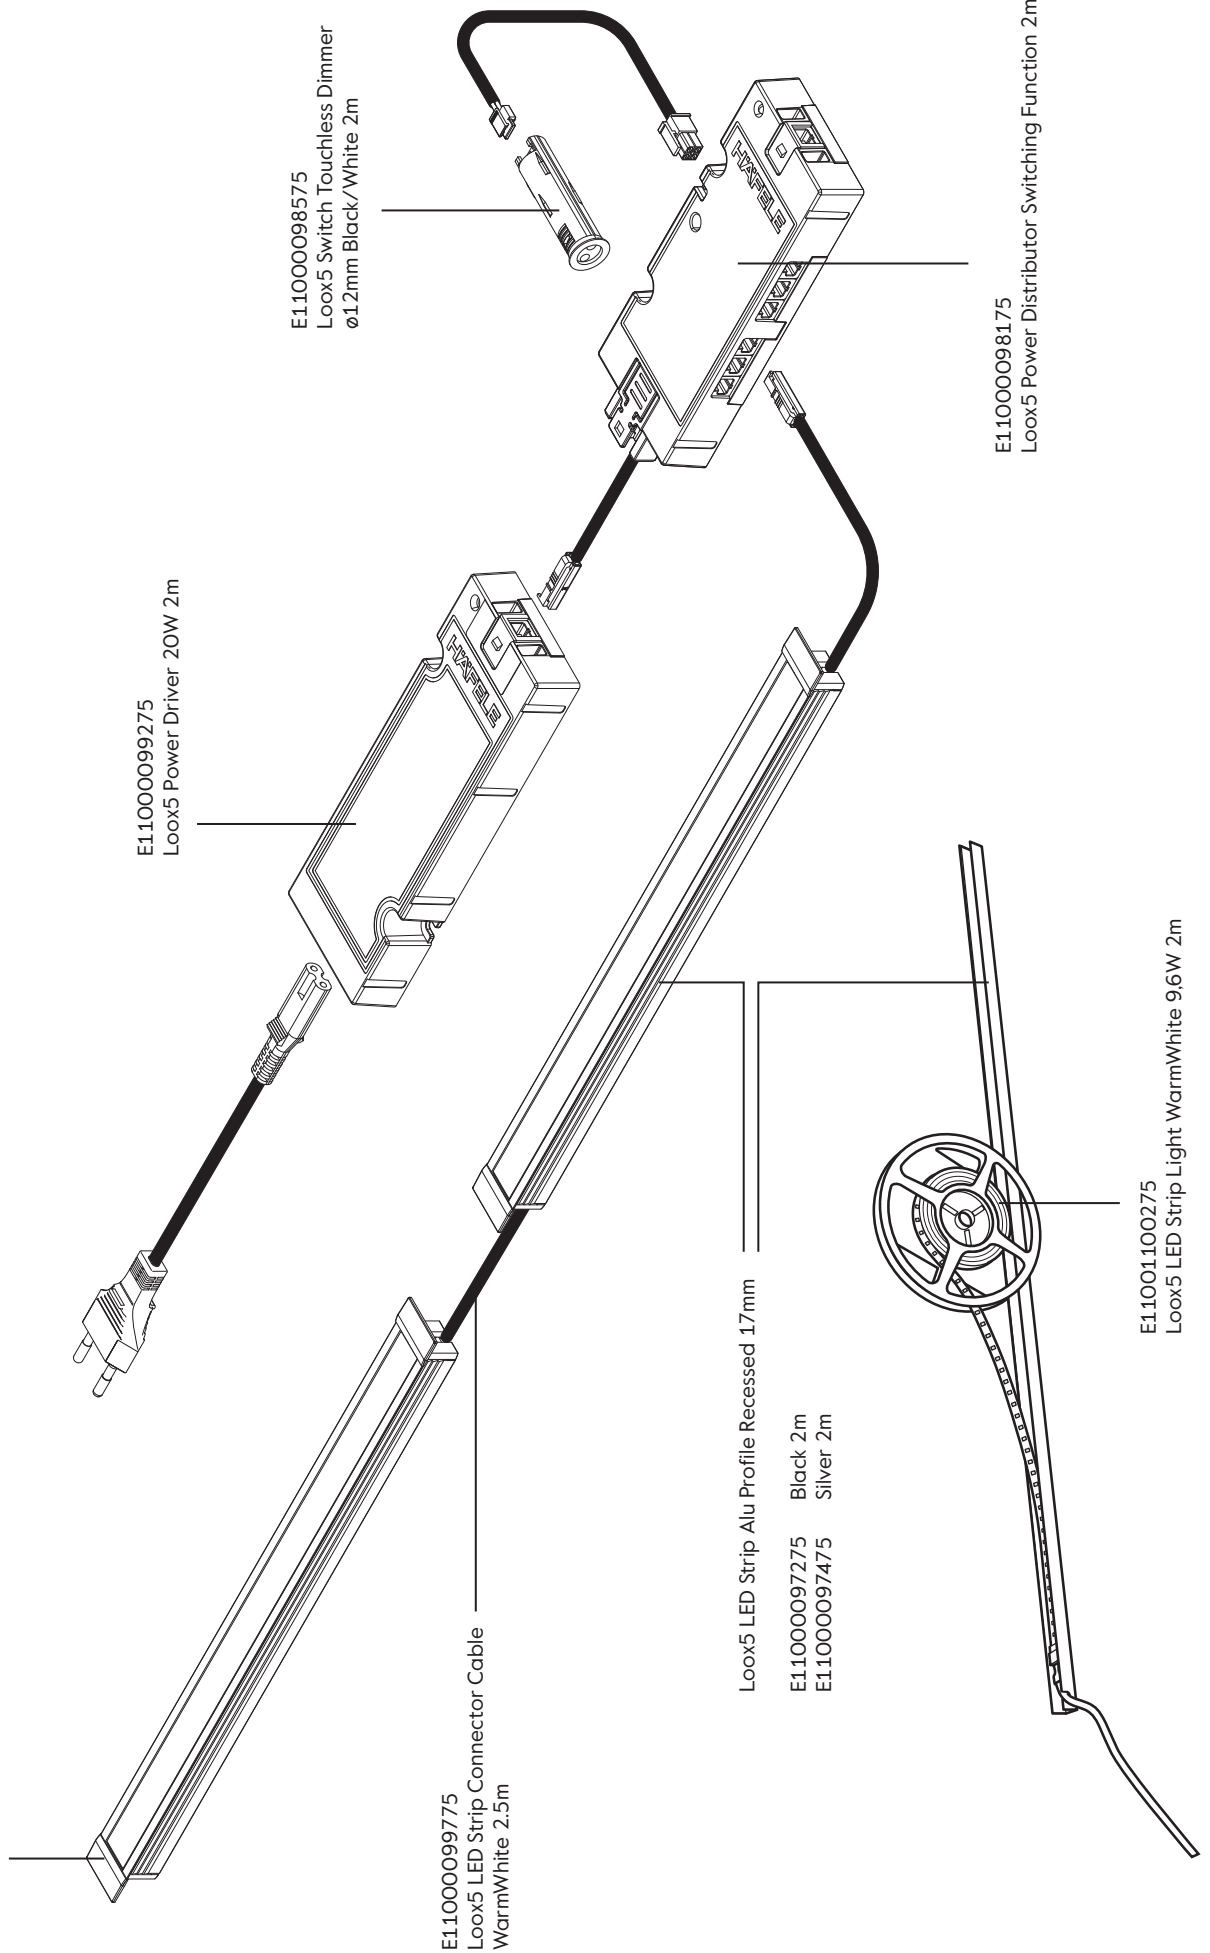

Case 5

CHAPTER 2

Loox5 LED Strip Alu Profile Recessed 17mm

E11000097375 Black Endcap
E11000097575 Silver Endcap

- SE** Infälld LED-list i hörn
- DK** Indbygget LED strip i hjørne
- NO** Innfelt LED-list i hjørne
- FI** Upotettava LED-valolista kulmaan
- EN** Recessed mounted LED strip in corner