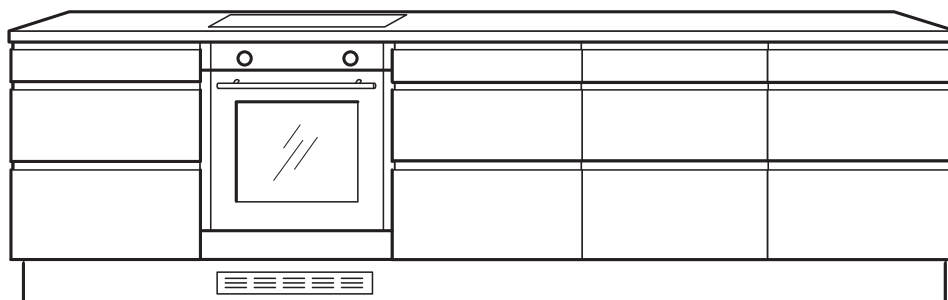

- **SE** Infällda spotlights under väggskåp
- **DK** Indbygget LED spots under overskabe
- **NO** Innfelte spotlights under veggskap
- **FI** Upotettavat LED-spottivalot seinäkaappiin
- **EN** Recessed mounted LED spots under wall cabinet

Case 3

CHAPTER 2