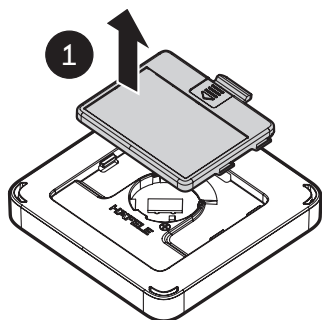

SE

Konfigurera MESH kontroll med fyra knappar

DK

Opsætning af MESH kontroller med 4 knapper

NO

Oppsett av MESH fjernkontroll med fire knapper

FI

MESH -valokytken asentaminen

EN

Setup MESH 4 button panel

E11000098975

Loox5 Mesh Controller 4 Button Panel Black

Loox5 Power Driver

E11000099275 20W

E11000099375 40W

E11000099475 90W

E11000098275

Loox5 Power Distributor Mesh Switch 2m

1

SE	För omstart sätt i och tag ur batteriet 10 gånger.
DK	For at genstarte bedes du fjerne batteriet 10 gange.
NO	For å resette fjern batteriet ti ganger.
FI	Asetusten nollaamiseksi poista paristo kymmenen kertaa.
EN	To reset remove battery ten times.

2

Sweden

Denmark

Norway

Finland