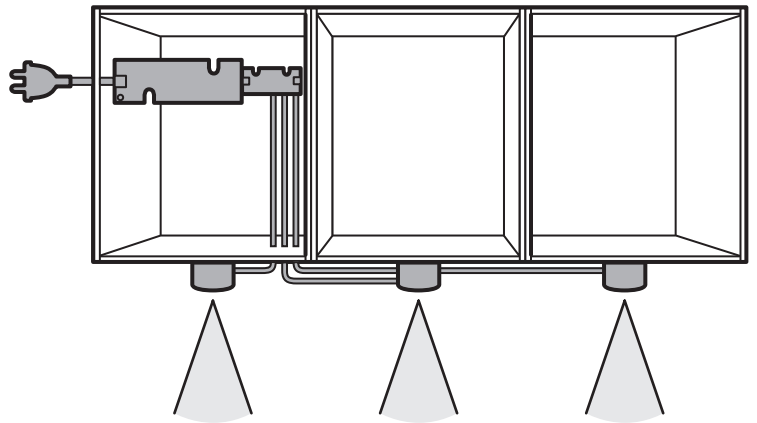

NO Utenpåliggende spotlights under veggskap

FI Pinta-asennettavat LED-spottivalot seinäkaappiin

EN Surface mounted LED spots under wall cabinets

Case 1

E11000095875
Loox5 LED Spot Light WarmWhite 3.4W 2m

Loox5 LED Spot Housing Surface ø65mm