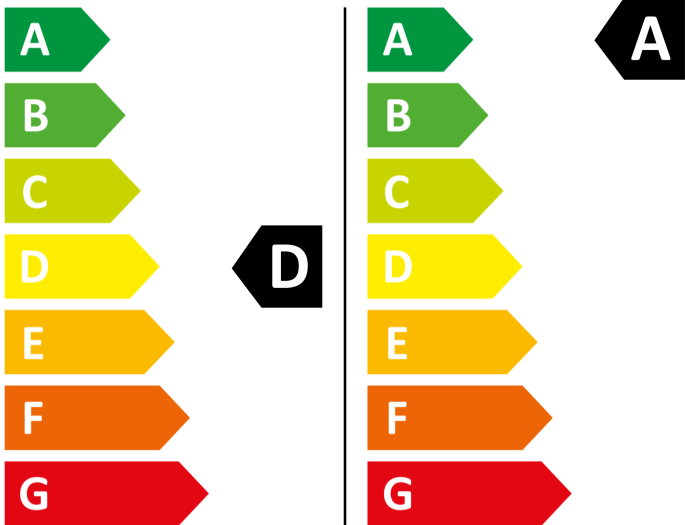

# ENERG

Miele

WTR870WPM PWash&TDos 8/5 kg

🚰 262 kWh / 100🔄

💧 46 kWh / 100🔄

5,0 kg

8,0 kg

68 L