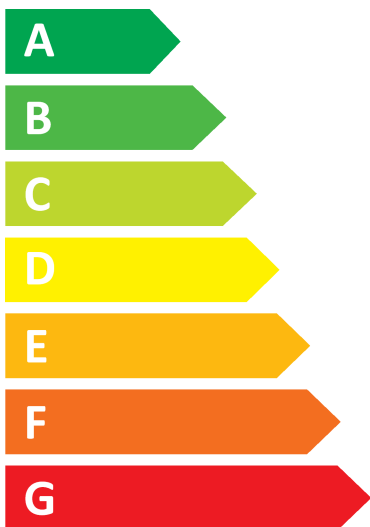

ENERG

HISENSE

WF7S1247BW

43 kWh /

12.0 kg

3:59

47 L

ABCDEFG