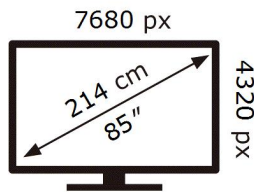

ENERG

SAMSUNG

TQ85QN900DT

164 kWh/1000h

ABCDEF **G**

HDR

438 kWh/1000h

2019/2013