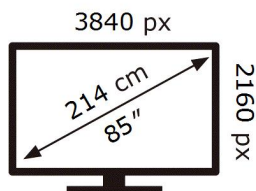

ENERG

SAMSUNG

TQ85QN95DAT

142 kWh/1000h

ABCDEF **G**

347 kWh/1000h

2019/2013