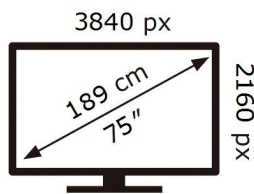

ENERG

SAMSUNG

TQ75QN95DAT

112 kWh/1000h

ABCDEF **G**

269 kWh/1000h

2019/2013