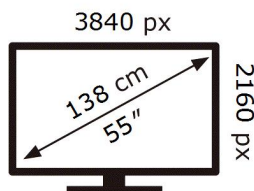

ENERG

SAMSUNG

TQ55S90DAE

81 kWh/1000h

ABCDEF **G**

116 kWh/1000h

2019/2013