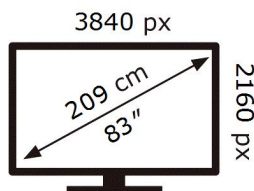

ENERG

SAMSUNG

TQ83S90DAE

150 kWh/1000h

ABCDEF **G**

192 kWh/1000h

2019/2013