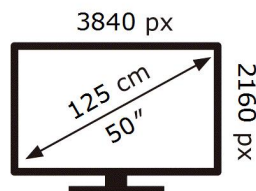

ENERG

SAMSUNG

BE50C-H

71 kWh/1000h

ABCDEF **G**

HDR

127 kWh/1000h

2019/2013