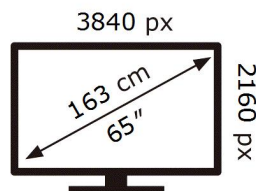

ENERG ⚡

SAMSUNG

BE65C-H

112 kWh/1000h

ABCDEF **G**

187 kWh/1000h

2019/2013