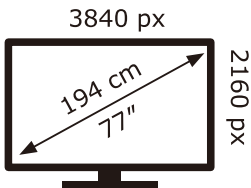

ENERG

PHILIPS

77OLED808/12

147 kWh/1000h

ABCDEF**G**

134 kWh/1000h

2019/2013

X40G0117813A83