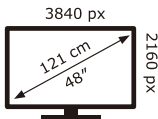

ENERG

PHILIPS

48OLED808/12

66 kWh/1000h

ABCDEF**G**

69 kWh/1000h

2019/2013

X40G0117813B78