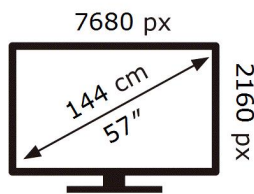

ENERG

SAMSUNG

S57CG952NU

59 kWh/1000h

ABCDEF **G**

207 kWh/1000h

2019/2013