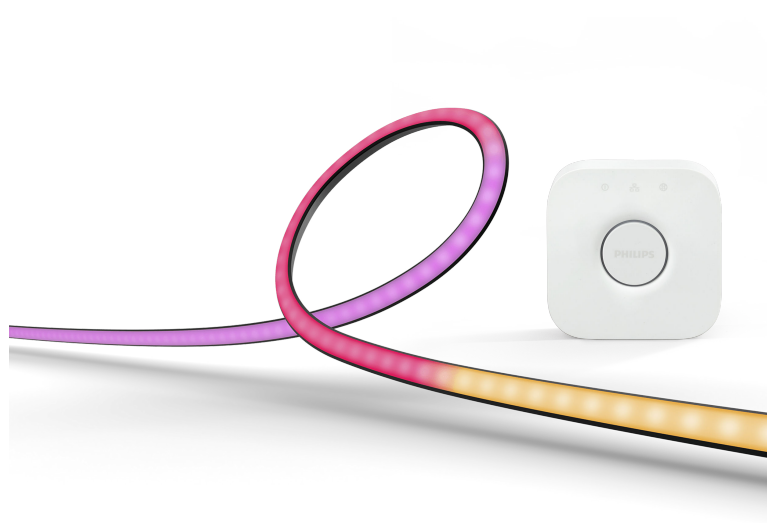

PHILIPS

Play Gradient Lightstrip for PC

LIGHTSTRIPS

Made for 24" to 27" monitors

Includes power supply and
mounts

Blends white and coloured light

Includes Hue Bridge

8719514434639

Easy smart lighting

Get a gradient of reactive, colourful light for your gaming setup. Attach the Play gradient lightstrip to the back of your 24"–27" monitor with the included mounts. Start syncing with the Hue Sync desktop app to see the action on your screen reflected in the light. Hue Bridge included.

Get a seamless gradient of rich, high-quality light. Each colour along the lightstrip flows naturally into one another, creating a unique effect.

Made for monitors

The Play gradient lightstrip mounts to the back of your single- or triple-monitor setup, bending easily around its corners.

Supercharge your surround lighting

When used with other colour-capable Philips Hue lights, you unleash the full power of surround lighting.

Easy to install

The Play gradient lightstrip comes in three sizes for single- and triple-monitor setups, and includes mounting clips, making it easy to attach to the back of your monitor.