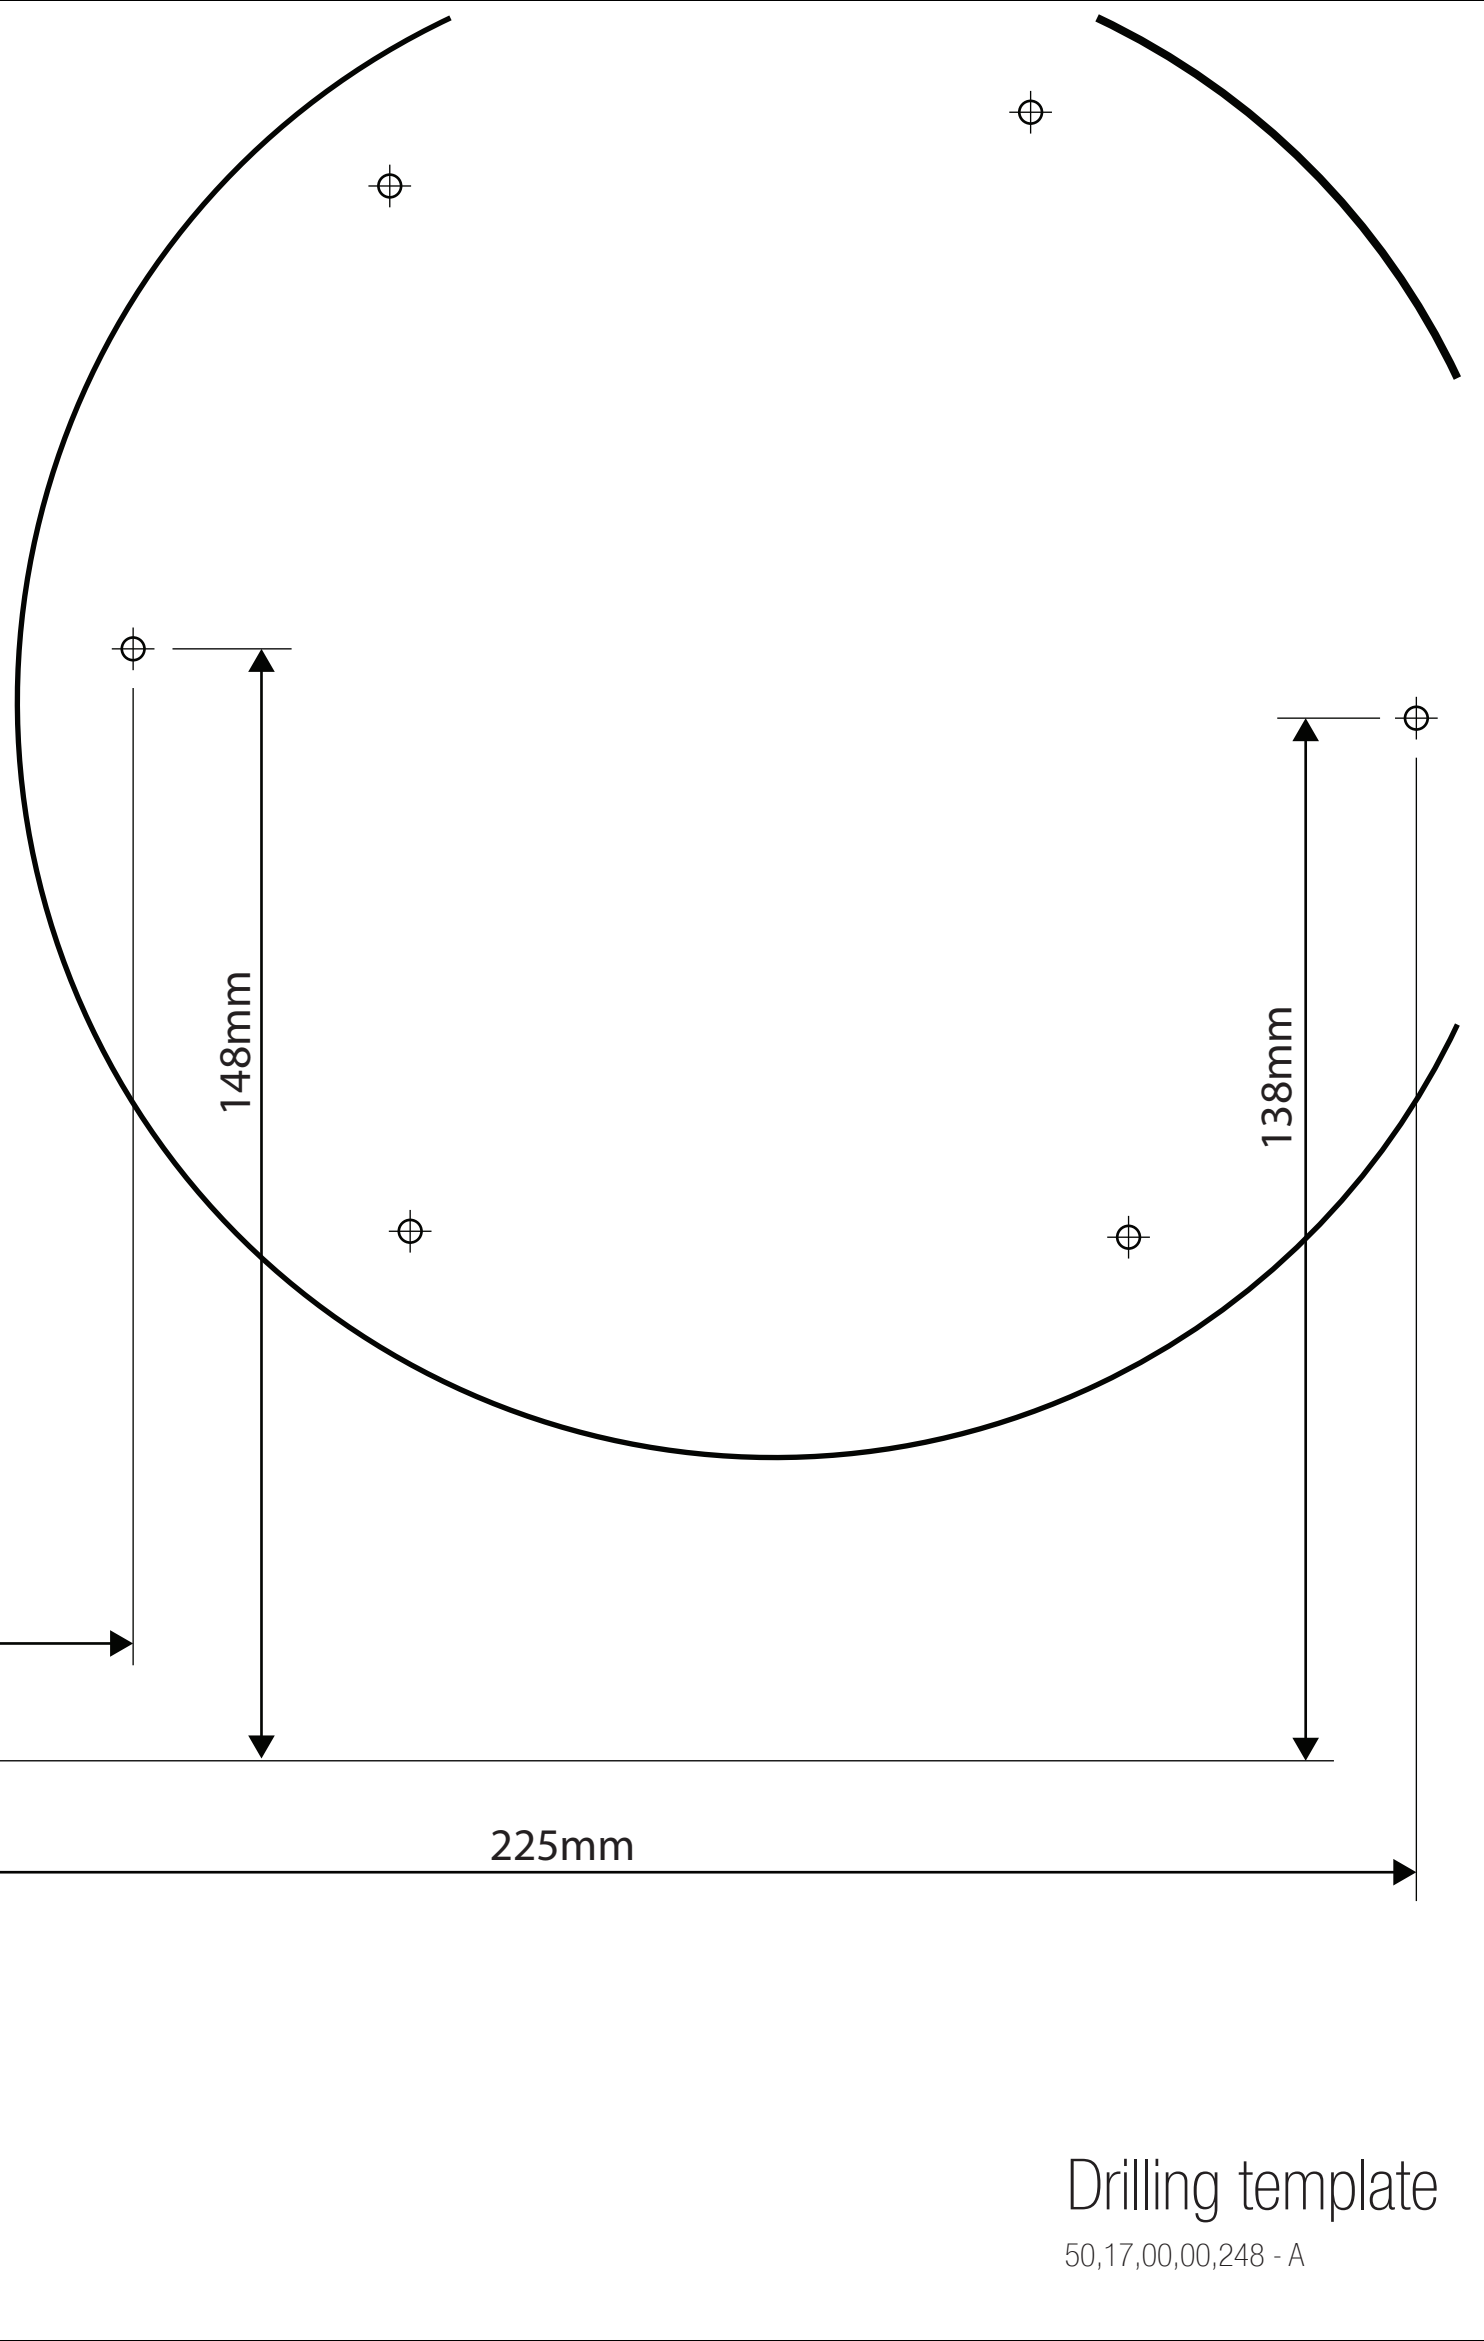

6x

FRONT FRONT

FRONT

56mm

148mm

138mm

225mm

FRONT

Drilling template

50,17,00,00,248 - A