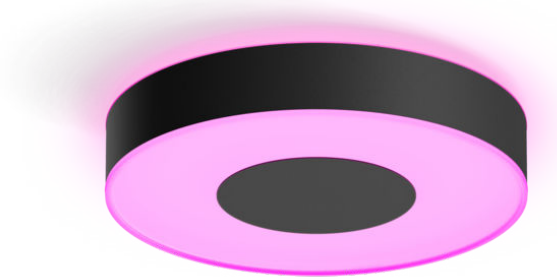

# PHILIPS

Infuse medium  
ceiling lamp

Hue White and Colour  
Ambiance

Integrated LED

Bluetooth control via app

Control with app or voice\*

Add Hue Bridge to unlock more

41163/30/P9

## Easy smart lighting

The contemporary design of the medium Infuse ceiling light in black makes a statement, casting subtle light against the ceiling and a powerful glow below. Set the mood with colourful light or relax in warm tones.