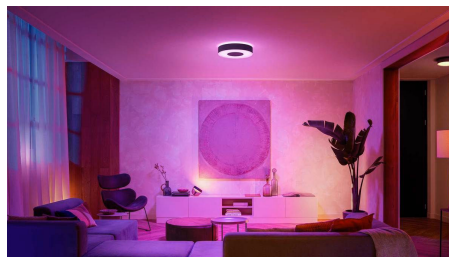

## Unlock full suite of smart light features with Hue Bridge

Add a Hue Bridge (sold separately) to your smart lights to experience the full suite of Philips Hue features. With a Hue Bridge, you can add up to 50 smart lights to control throughout your home. Create routines to automate your entire smart home lighting set-up. Control your lights while away from home or add accessories such as motion sensors and smart switches.

## Create a personalised experience with colourful smart light

Use millions of colours of light to transform any room in your home, instantly creating a unique atmosphere. With the touch of a button, you can transform your living room with a pink glow or light your entire home in vibrant colours to turn any night at home into a personalised party.