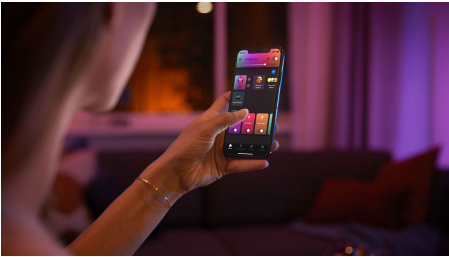

## Easy smart lighting

The contemporary design of the medium Infuse ceiling light in black makes a statement, casting subtle light against the ceiling and a powerful glow below. Set the mood with colourful light or relax in warm tones.

### Easy smart lighting

- Control up to 10 lights with the Bluetooth app
- Unlock full suite of smart light features with Hue Bridge
- Set up hands-free voice control
- Create a personalised experience with colourful smart light
- Optimised light recipes for your daily activities

## Control up to 10 lights with the Bluetooth app

With the Hue Bluetooth app, you can control your Hue smart lights in a single room of your home. Add up to 10 smart lights and control them all with just the touch of a button on your mobile device.