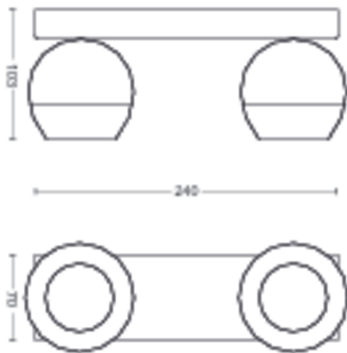

PHILIPS

Buckram double spotlight

Hue White Ambiance

Includes GU10 LED bulb

Bluetooth control via app

Includes dimmer switch

Add Hue Bridge to unlock more

8719514339088