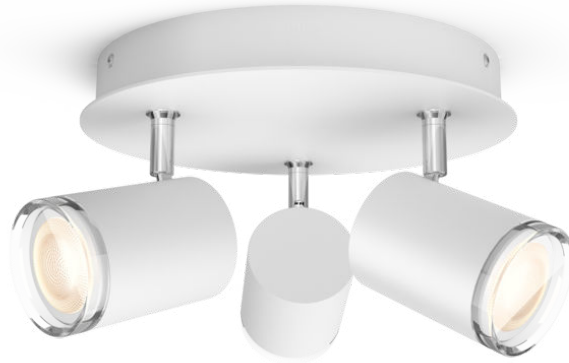

PHILIPS

Adore Bathroom
ceiling spot light

Hue White Ambiance

Includes GU10 LED bulb

Bluetooth control via app

Includes dimmer switch

Add Hue Bridge to unlock more

8719514340916

Easy smart lighting

With a Philips Hue White Ambiance Adore ceiling light, you get three points of light to brighten the room. Built-in light recipes help you energise, concentrate, read, and relax. Get instant control with the included Hue dimmer switch or Bluetooth. Unlock more features with a Hue Bridge.

Specifications

Design and finishing

- Colour: white
- Material: metal

Extra feature/accessory incl.

- Centrepiece: Yes

Miscellaneous

- Especially designed for: Bathroom
- Style: Modern
- Type: Spot light

Product dimensions and weight

- Height: 12 cm
- Length: 27.5 cm
- Net weight: 1.180 kg
- Width: 25 cm

Service

- Warranty: 2 year(s)

Technical specifications

- Lifetime up to: 15,000 h
- Lumen output bulb included: 350 lm
- Light source equivalent to traditional bulb of: 50 W
- Bulb technology: LED, 230 V
- Light colour: 2200-6500 Hue White Ambiance
- Mains power: 50-60 Hz
- Fixture dimmable: Yes
- LED: Yes
- Built-in LED: No
- Number of bulbs: 3
- Fitting/cap: GU10
- Wattage bulb included: 5 W
- Maximum wattage replacement bulb: 5 W
- IP code: IP44
- Class of protection: II - double insulated
- Lumen output at 2,700 K (out-of-the-box setting): 250 lm
- Lumen output at 4000K: 350 lm
- Replaceability of light source: Replaceable LED light source by end-user