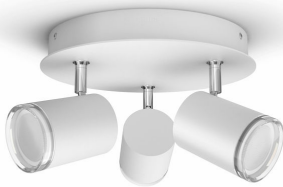

PHILIPS

Adore Bathroom
ceiling spot light

Hue White Ambiance

Includes GU10 LED bulb

Bluetooth control via app

Includes dimmer switch

Add Hue Bridge to unlock more

8719514340916

Easy smart lighting

With a Philips Hue White Ambiance Adore ceiling light, you get three points of light to brighten the room. Built-in light recipes help you energise, concentrate, read, and relax. Get instant control with the included Hue dimmer switch or Bluetooth. Unlock more features with a Hue Bridge.

Specifications

Design and finishing

- Colour: white
- Material: metal

Extra feature/accessory incl.

- Centrepiece: Yes

Miscellaneous

- Especially designed for: Bathroom
- Style: Modern
- Type: Spot light

Product dimensions and weight

- Height: 12 cm
- Length: 27.5 cm
- Net weight: 1.180 kg
- Width: 25 cm

Service

- Warranty: 2 year(s)

Technical specifications

- Lifetime up to: 15,000 h
- Lumen output bulb included: 350 lm
- Light source equivalent to traditional bulb of: 50 W
- Bulb technology: LED, 230 V
- Light colour: 2200-6500 Hue White Ambiance
- Mains power: 50-60 Hz
- Fixture dimmable: Yes
- LED: Yes
- Built-in LED: No
- Number of bulbs: 3
- Fitting/cap: GU10
- Wattage bulb included: 5 W
- Maximum wattage replacement bulb: 5 W
- IP code: IP44
- Class of protection: II - double insulated
- Lumen output at 2,700 K (out-of-the-box setting): 250 lm
- Lumen output at 4000K: 350 lm
- Replaceability of light source: Replaceable LED light source by end-user