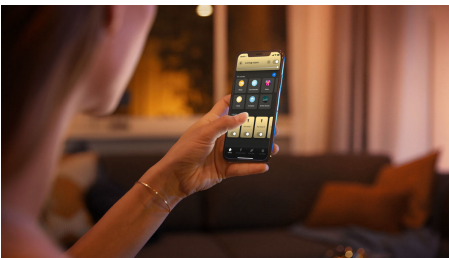

Easy smart lighting

Make morning and evening routines that much better with the Adore lighted vanity mirror, a large round bathroom mirror encircled by a ring of warm-to-cool white light. Control with the included Hue dimmer switch or Bluetooth or connect to a Hue Bridge to unlock the full suite of features.

Comfort dimming

- Pair with a wireless dimmer switch for easy wireless control

Easy smart lighting

- Control up to 10 lights with the Bluetooth app
- Control lights with your voice*
- Set the right mood with warm to cool white light
- Get the perfect light recipes for your daily activities
- Unlock full suite of smart light features with Hue Bridge

Highlights

Installation-free dimming

Control your Philips Hue lights directly with the wireless dimmer switch. You can turn the lights on and off, switch between the four different light recipes and dim to the right brightness. Installation is quick, simple and hassle-free. All you have to do is pair the switch with the lamp and place the switch anywhere in your home. It's that easy.

Control up to 10 lights with the Bluetooth app

With the Hue Bluetooth app, you can control your Hue smart lights in a single room of your home. Add up to 10 smart lights and control them all with just the touch of a button on your mobile device.