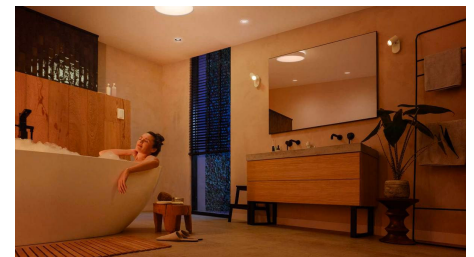

Optimised light recipes for your daily activities

Use the preset Philips Hue light recipes to fit your mood or activities throughout the day. Start your day with the bright white light of the Energise light recipe, or unwind with the subtle, soft light of Relax. Reading a book in the bath? Set the Read recipe for just the right light.