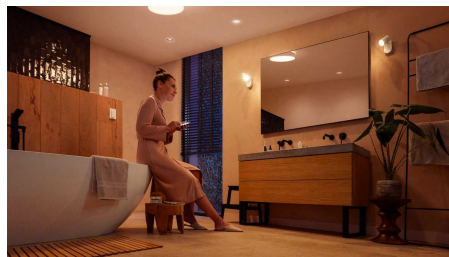

Set the mood with warm-to-cool white smart lights

Choose from over 50,000 shades of warm-to-cool white light to create the perfect ambiance in your bathroom for each activity and time of day. Use bright, white light each morning to start the day energised and alert, or match your evening wind-down routine with a dim golden glow.