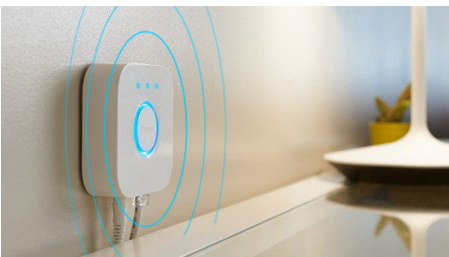

Unlock full suite of smart light features with Hue Bridge

Add a Hue Bridge (sold separately) to your smart lights to experience the full suite of Philips Hue features. With a Hue Bridge, you can add up to 50 smart lights to control throughout your home. Create routines to automate your entire smart home lighting set-up. Control your lights while away from home or add accessories such as motion sensors and smart switches.