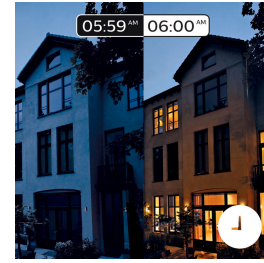

Timers for your convenience

Philips Hue can make it seem like you're at home when you're not, using the schedule function in the Philips Hue app. Set the lights to come on at a pre-set time, so the lights are on when you arrive home. You can even set rooms to light up at different times. And of course, you can let the lights turn off gradually during the night, so you never have to worry whether you've left any lights on. Connection with the Philips Hue bridge is required for this functionality.

Specifications

Design and finishing

- Colour: white
- Material: metal/plastic

Extra feature/accessory incl.

- Dimmable with the Hue app and switches: Yes
- Centrepiece: No

Miscellaneous

- Especially designed for: Home office and Study
- Type: Suspension light
- EyeComfort: Yes

Product dimensions and weight

- Height maximum: 158 cm
- Height minimum: 8.0 cm
- Length: 48.2 cm
- Net weight: 3.610 kg
- Width: 48.2 cm

Service

- Warranty: 2 year(s)

Technical specifications

- Lifetime up to: 25,000 h
- Light source equivalent to traditional bulb of: 204 W
- Bulb technology: 24 V
- Light colour: 2200-6500 Hue White Ambiance
- Mains power: 50-60 Hz
- Fixture dimmable: Yes
- LED: Yes
- Built-in LED: Yes
- Energy class included light source: F
- Number of bulbs: 1
- Wattage bulb included: 25W
- IP code: IP20
- Class of protection: I - earthed
- Lumen output at 2,700 K (out-of-the-box setting): 2,750 lm
- Lumen output at 4000K: 2,900 lm
- Replaceability of control gears: Replaceable control gear by a professional
- Replaceability of light source: Replaceable LED light source by a professional