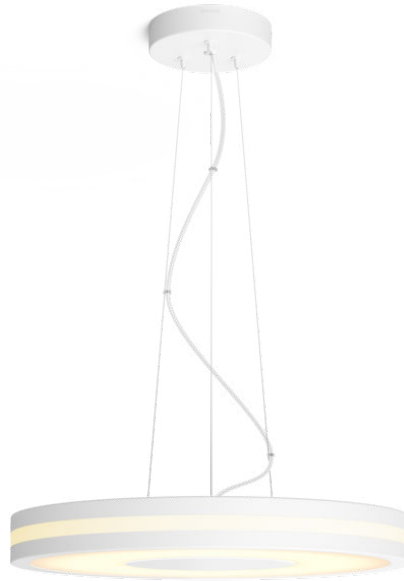

# PHILIPS

Being pendant light

Hue White Ambiance

Dimmer switch included

LED integrated

White

Smart control with Hue Bridge\*

8718696175293