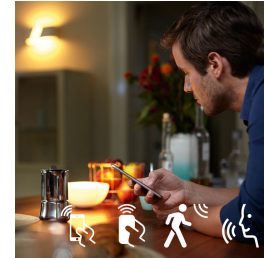

## Control it your way

Connect your Philips Hue lights with the bridge and start discovering the endless possibilities. Control your lights from your smartphone or tablet via the Philips Hue app, or add switches to your system to activate your lights. Set timers, notifications, alarms and more for the full Philips Hue experience. Philips Hue even works with Amazon Alexa, Apple Homekit and Google Home to allow you to control your lights with your voice.