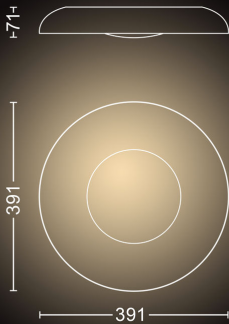

PHILIPS

Still ceiling light

Hue White Ambiance

Integrated LED

Bluetooth control via app

Includes dimmer switch

Add Hue Bridge to unlock more

8719514341333