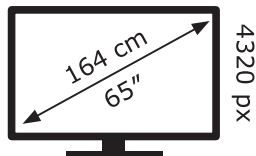

ENERG ⚡

LG Electronics

65QNED996PB

195 kWh/1000h

ABCDEF**G**

322 kWh/1000h

7680 px

2019/2013