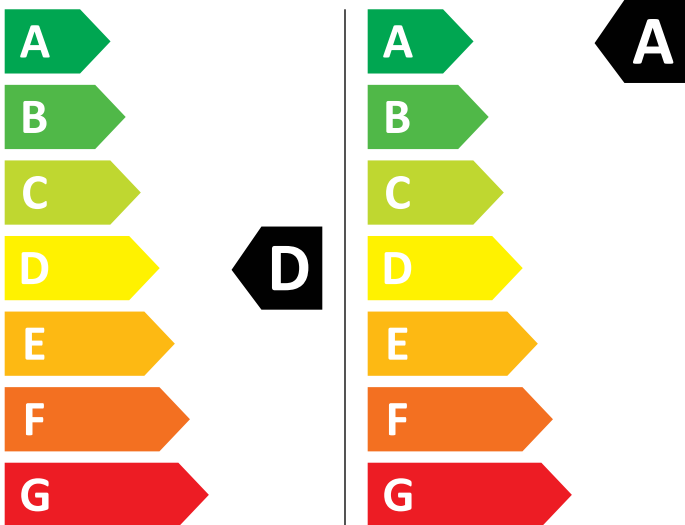

ENERG

Electrolux

EW8WB864T3 914606700

💧 217 kWh/100

💧 47 kWh/100

4,0 kg

8,0 kg

60 L