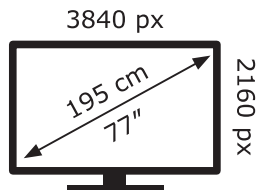

ENERG ⚡

LG Electronics

OLED77G26LA

124 kWh/1000h

ABCDEF**G**

306 kWh/1000h

2019/2013