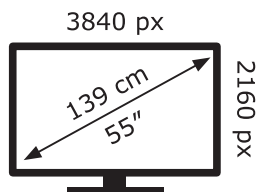

ENERG ⚡

LG Electronics

55QNE866QA

84 kWh/1000h

ABCDEF**G**

128 kWh/1000h

2019/2013