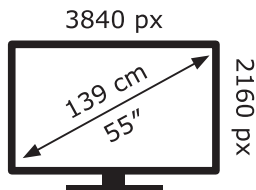

ENERG ⚡

LG Electronics

55NANO816QA

81 kWh/1000h

ABCDEF**G**

127 kWh/1000h

2019/2013