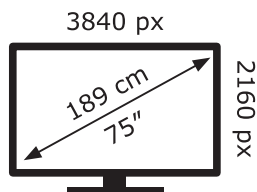

ENERG ⚡

LG Electronics

75NANO816QA

106 kWh/1000h

ABCDEF**G**

187 kWh/1000h

2019/2013