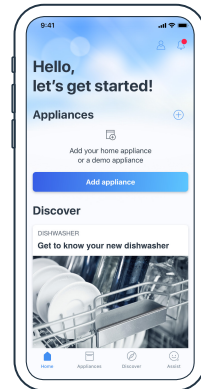

## Connect your dishwasher with Home Connect

- 1 Download Home Connect app and follow the instructions

- 2 Scan here with the Home Connect app to connect your dishwasher

Your QR-Code | **Scan here**

### Selected benefits of Home Connect

- Control your dishwasher from anywhere via the app.
- Choose the right program for your dishes with EasyStart.
- Receive notifications when your tabs have run low.