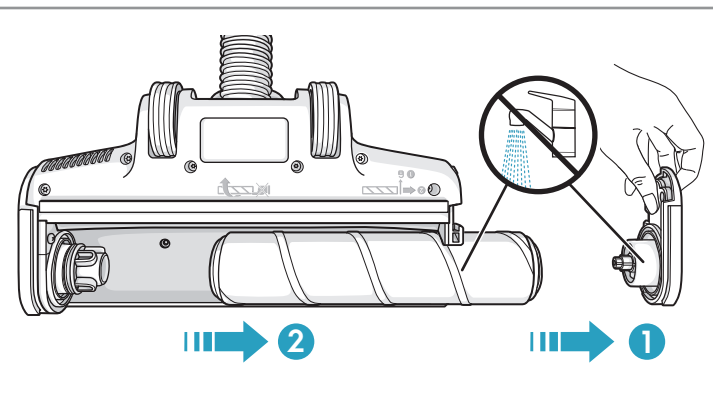

www.electrolux.com

\*\* WELL Q6 : ADS-13G-22 25013GPG  
\*\* WELL Q7/Q7-P : KSC-18W-350050HE

- ■ ■ 100%
- ■ ■ 75-100%
- ■ □ 50-75%
- □ □ 25-50%
- □ □ 0-25%

⚠ Please handle battery pack installation with care. The new battery pack must come from Electrolux or an authorized service center.