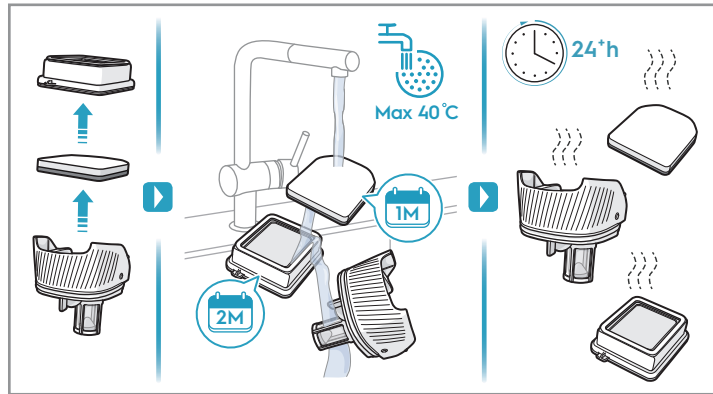

www.electrolux.com

\*\* WELL Q6 : ADS-13G-22 25013GPG  
\*\* WELL Q7/Q7-P : KSC-18W-350050HE

- ■ ■ 100%
- ■ ■ 75-100%
- ■ □ 50-75%
- □ □ 25-50%
- □ □ 0-25%

⚠ Please handle battery pack installation with care. The new battery pack must come from Electrolux or an authorized service center.