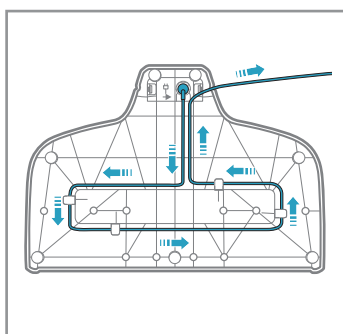

www.electrolux.com

\*\* WELL Q6 : ADS-13G-22 25013GPG  
\*\* WELL Q7/Q7-P : KSC-18W-350050HE

- ■ ■ 100%
- ■ ■ 75-100%
- ■ □ 50-75%
- □ □ 25-50%
- □ □ 0-25%

⚠ Please handle battery pack installation with care. The new battery pack must come from Electrolux or an authorized service center.