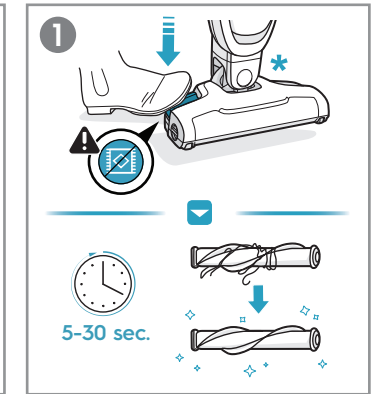

www.electrolux.com

\*\* WELL Q6 : ADS-13G-22 25013GPG  
\*\* WELL Q7/Q7-P : KSC-18W-350050HE

- ■ ■ 100%
- ■ ■ 75-100%
- ■ □ 50-75%
- □ □ 25-50%
- □ □ 0-25%

⚠ Please handle battery pack installation with care. The new battery pack must come from Electrolux or an authorized service center.