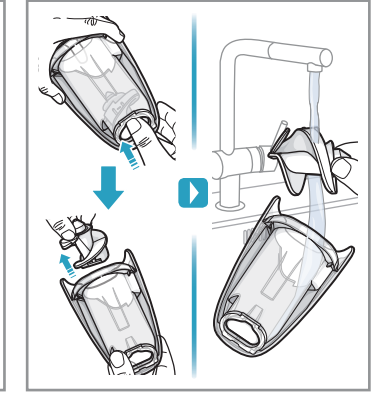

www.electrolux.com

\*\* WELL Q6 : ADS-13G-22 25013GPG  
\*\* WELL Q7/Q7-P : KSC-18W-350050HE

- ■ ■ 100%
- ■ ■ 75-100%
- ■ □ 50-75%
- □ □ 25-50%
- □ □ 0-25%

⚠ Please handle battery pack installation with care. The new battery pack must come from Electrolux or an authorized service center.