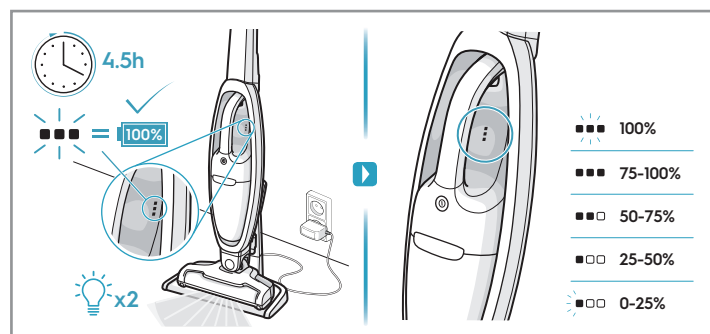

www.electrolux.com

\*\* WELL Q6 : ADS-13G-22 25013GPG  
\*\* WELL Q7/Q7-P : KSC-18W-350050HE

- ■ ■ 100%
- ■ ■ 75-100%
- ■ □ 50-75%
- □ □ 25-50%
- □ □ 0-25%

⚠ Please handle battery pack installation with care. The new battery pack must come from Electrolux or an authorized service center.