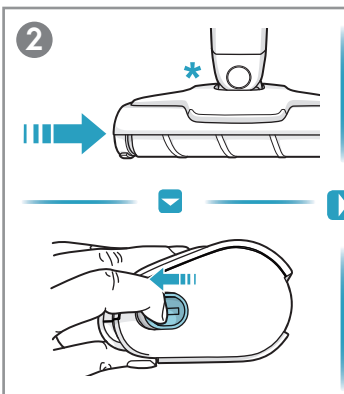

www.electrolux.com

\*\* WELL Q6 : ADS-13G-22 25013GPG  
\*\* WELL Q7/Q7-P : KSC-18W-350050HE

- ■ ■ 100%
- ■ ■ 75-100%
- ■ □ 50-75%
- □ □ 25-50%
- □ □ 0-25%

⚠ Please handle battery pack installation with care. The new battery pack must come from Electrolux or an authorized service center.