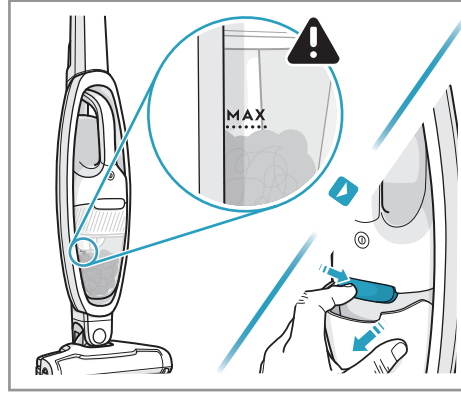

www.electrolux.com

\*\* WELL Q6 : ADS-13G-22 25013GPG  
\*\* WELL Q7/Q7-P : KSC-18W-350050HE

- ■ ■ 100%
- ■ ■ 75-100%
- ■ □ 50-75%
- □ □ 25-50%
- □ □ 0-25%

⚠ Please handle battery pack installation with care. The new battery pack must come from Electrolux or an authorized service center.