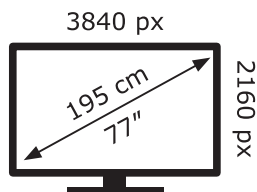

**ENERG** ⚡

**LG Electronics**

OLED77C24LA

**119** kWh/1000h

ABCDEF**G**

**248** kWh/1000h

2019/2013