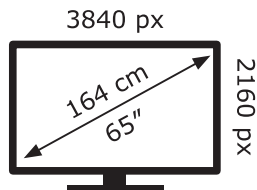

ENERG ⚡

LG Electronics

OLED65B26LA

105 kWh/1000h

ABCDEF**G**

202 kWh/1000h

2019/2013