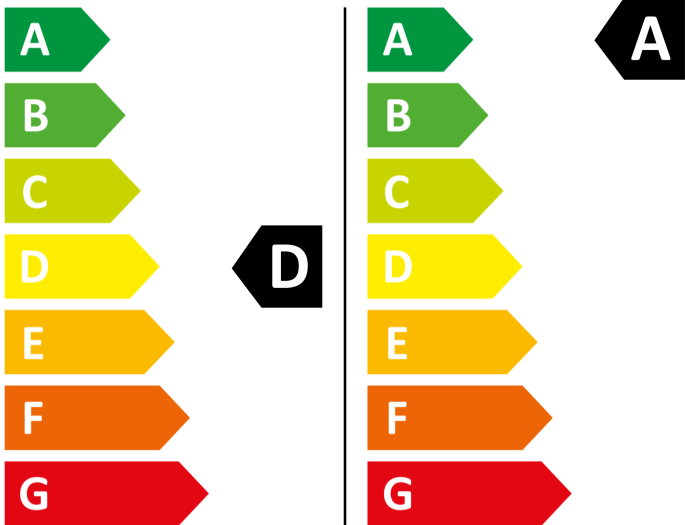

ENERG

Miele

WTW870WPM PWash&TDos 9/6 kg

307 kWh / 100

49 kWh / 100

6,0 kg

9,0 kg

73 L