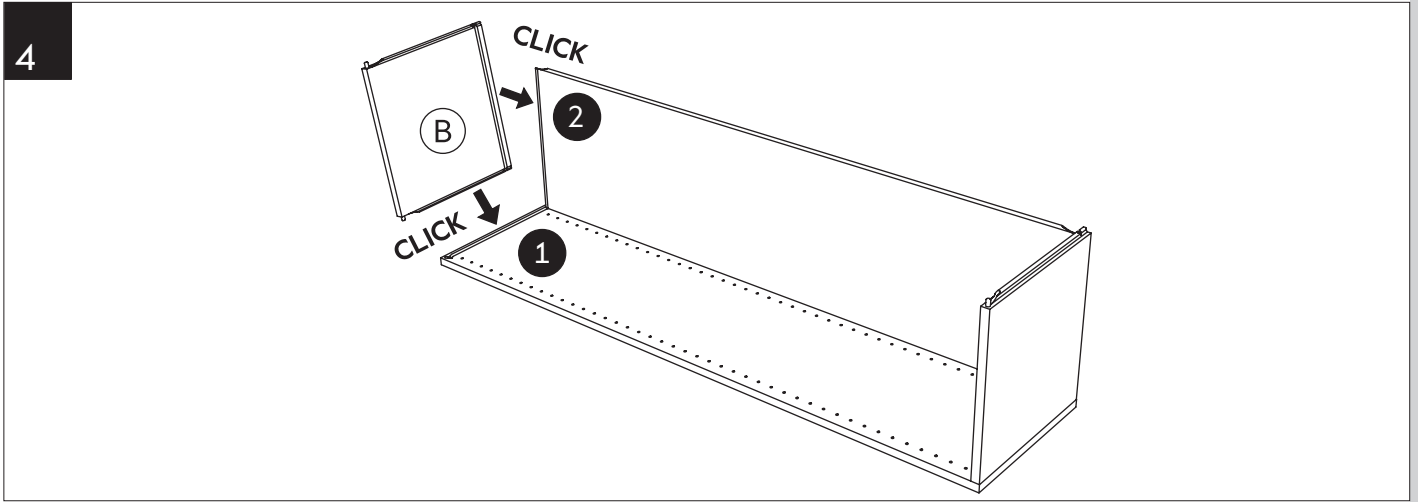

assembled with  
 three  
spine

XP: E12000010904  
NPS: E121003040LO

1

7

2x

4 x 15 mm

8

2x